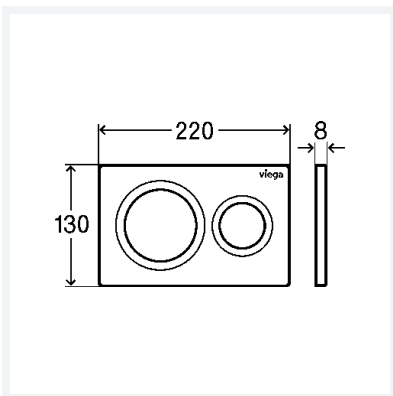

## Properties

Cover plate	plastic chrome-plated
Actuator	plastic chrome-plated
Weight	208 g
Volume	2072 cm <sup>3</sup>