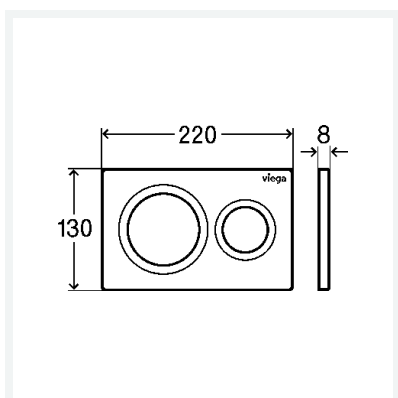

WC flush plate for Prevista

Visign for Style 20

- for all Prevista concealed cisterns
- manual flush actuation from front or top, dual flush technology

Components

fixing frame, actuating rod set, fixing bolt

Model 8610.1

Article 796 389

Properties

Cover plate	plastic black matt
Actuator	plastic black matt
Weight	212 g
Volume	2072 cm ³