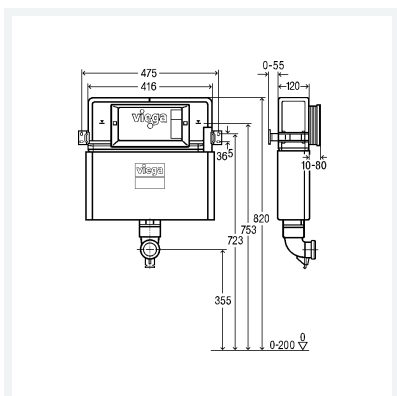

Prevista Concealed cistern 3L

- for floor-standing WC, immurement and encircling wall
- compatible with all WC flush plates for Prevista, flush actuation from front or top, dual flush technology

Components

filling valve type AG (tested to BS 1212-4:2016 in accordance with WRAS approval number 2103303), WC connection fitting, fixing material, water connection R $\frac{1}{2}$

Note

Flush plates and accessories: WC and urinal flush plates for Prevista product group.

Model 8504.38

Article 804 664

Properties

Partial flush volume factory setting	partial flush volume factory setting	approx. 3 l
Partial flush volume setting range	partial flush volume setting range	approx. 2–4 l
Full flush volume factory setting	full flush volume factory setting	approx. 6 l
Large flush volume setting range	approx. 3.5–7.5 l	
Width	B	416
Weight	3090 g	
Volume	36684.257 cm ³	