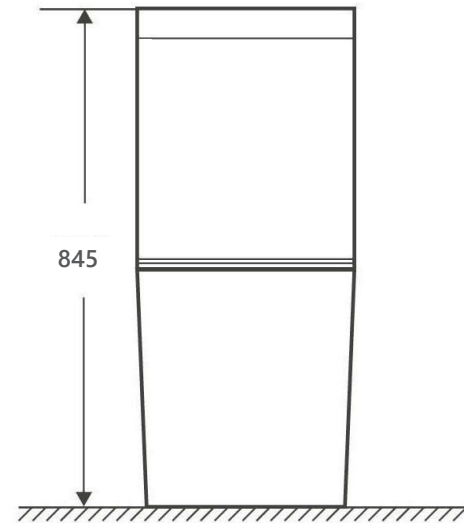

DIMENSIONAL DRAWING

Range: Anthem

Product Code: AN.711

Description: Close coupled WC

All measurements are in mm

FRONT VIEW

ARMERA

info@armera.co.uk
www.armera.co.uk