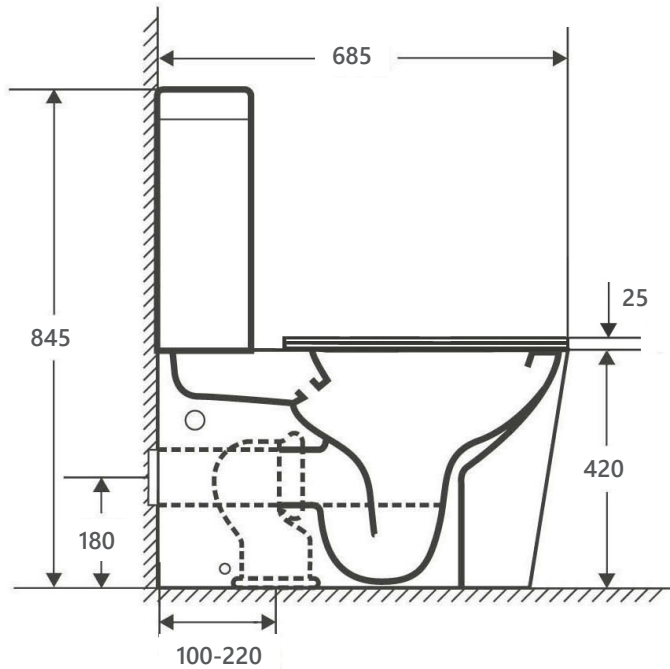

DIMENSIONAL DRAWING

Range: Anthem

Product Code: AN.711

Description: Close coupled WC

All measurements are in mm

FRONT VIEW

ARMERA

info@armera.co.uk
www.armera.co.uk