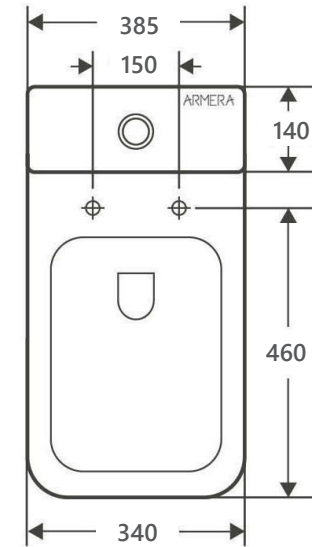

DIMENSIONAL DRAWING

Range: Anthem

Product Code: AN.711

Description: Close coupled WC

All measurements are in mm

FRONT VIEW

ARMERA

info@armera.co.uk
www.armera.co.uk