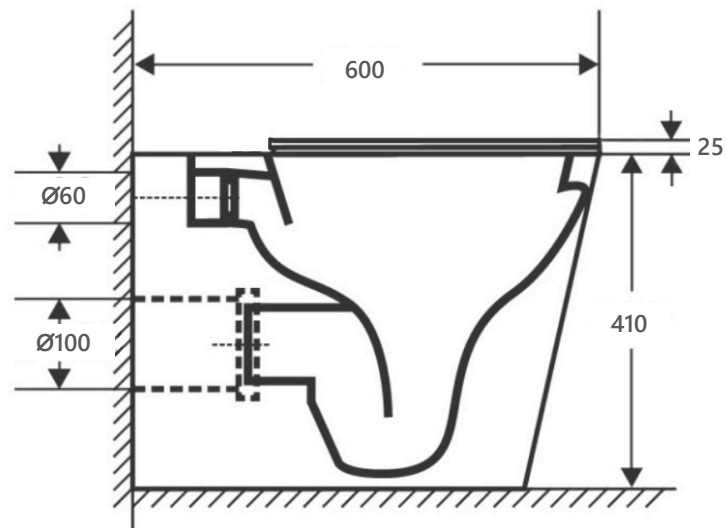

DIMENSIONAL DRAWING

Range: Anthem

Product Code: AN.712

Description: Back to wall WC

All measurements are in mm

ARMERA

info@armera.co.uk
www.armera.co.uk