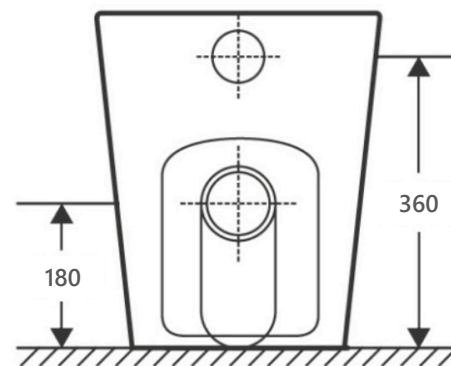

DIMENSIONAL DRAWING

Range: Anthem

Product Code: AN.712

Description: Back to wall WC

All measurements are in mm

ARMERA

info@armera.co.uk
www.armera.co.uk