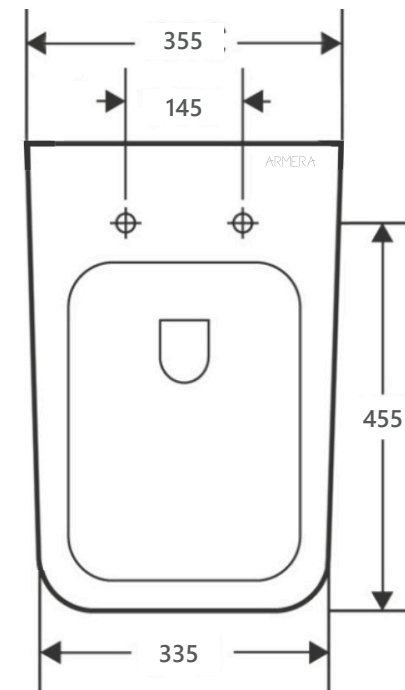

DIMENSIONAL DRAWING

Range: Anthem

Product Code: AN.712

Description: Back to wall WC

All measurements are in mm

ARMERA

info@armera.co.uk
www.armera.co.uk