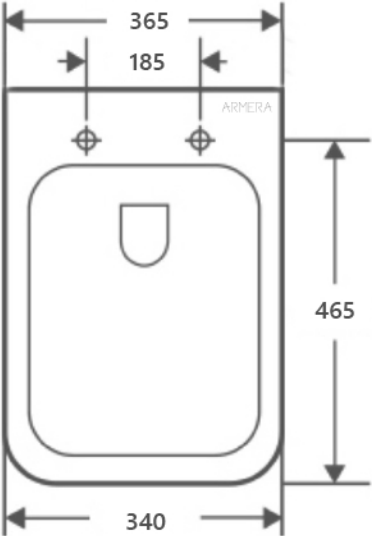

# DIMENSIONAL DRAWING

Range: Anthem

Product Code: AN.713

Description: Wall hung WC

All measurements are in mm