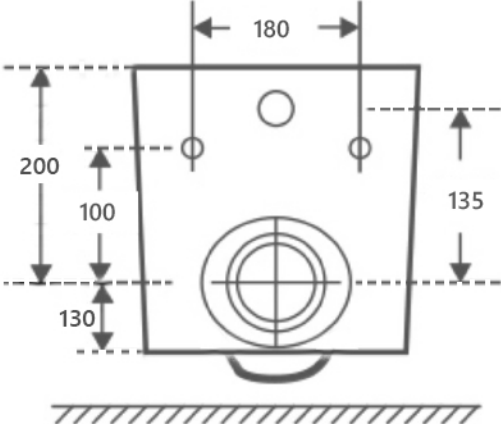

# DIMENSIONAL DRAWING

Range: Anthem

Product Code: AN.713

Description: Wall hung WC

All measurements are in mm