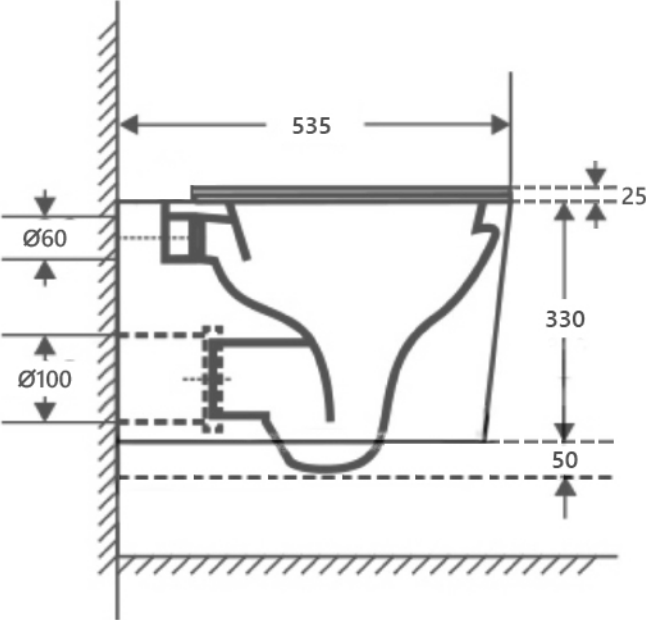

# DIMENSIONAL DRAWING

Range: Anthem

Product Code: AN.713

Description: Wall hung WC

All measurements are in mm