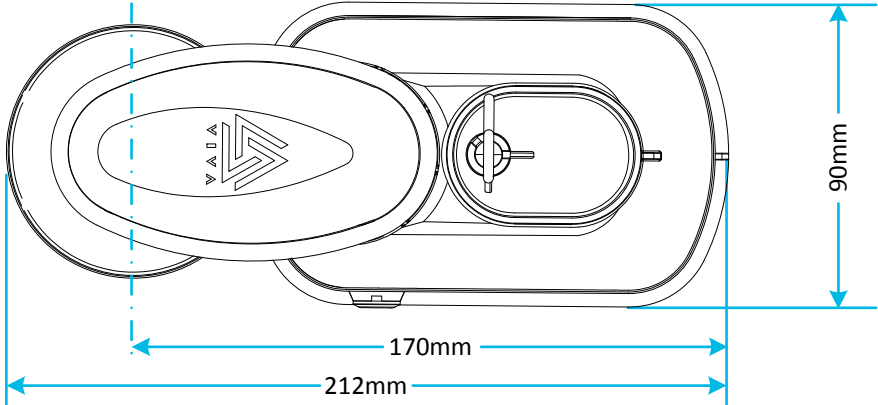

Technical Data Sheet

© Viva Sanitary
14/02/2012

Code:	AS01	Description:	Skylo Height Adjustable Syphon
-------	-------------	--------------	---------------------------------------