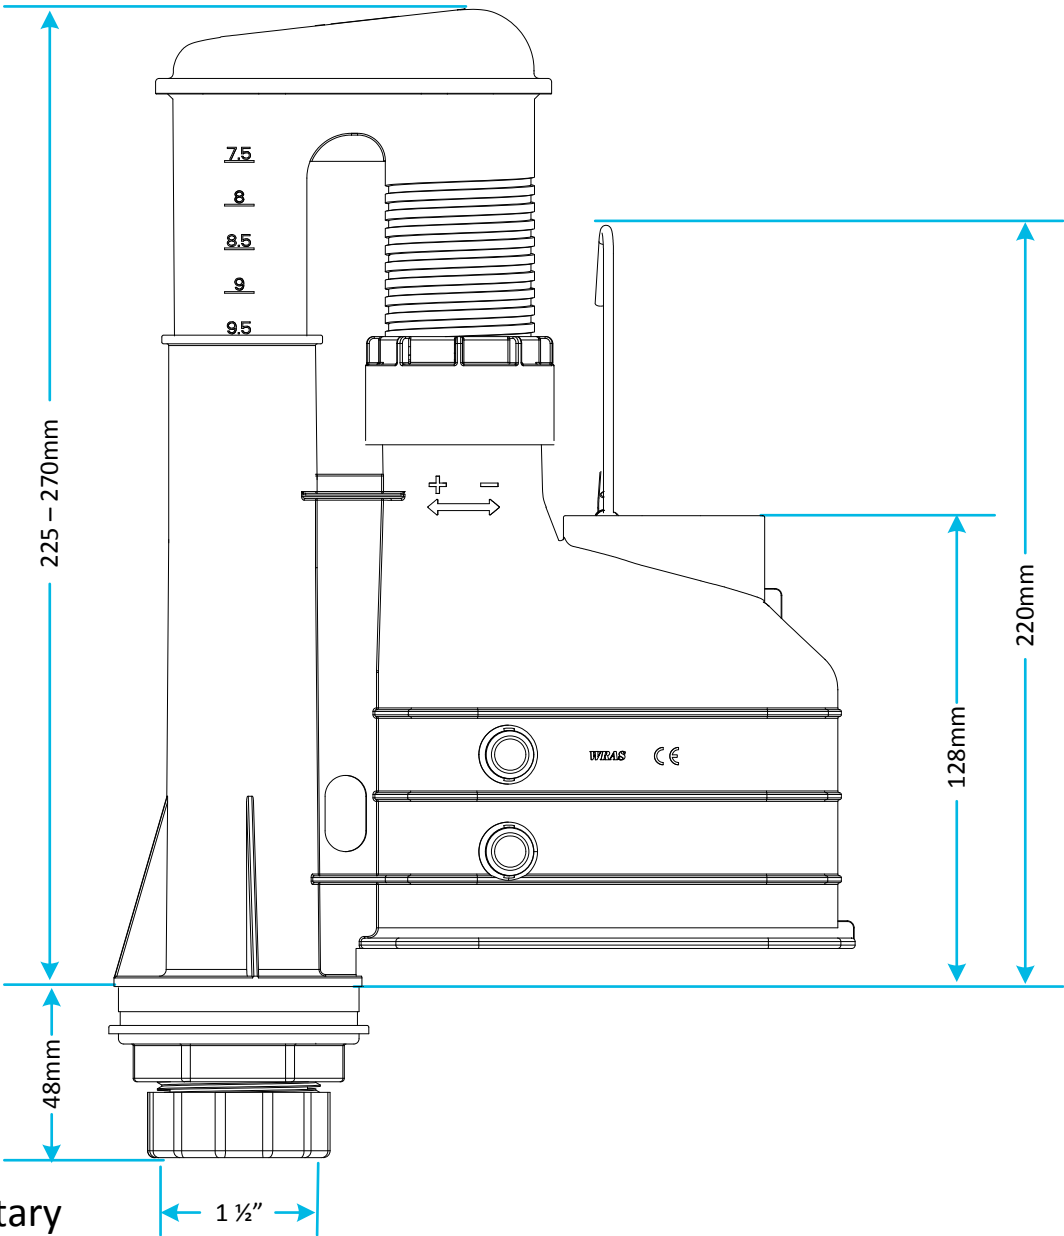

Technical Data Sheet

© Viva Sanitary
14/02/2012

Code:	AS01	Description:	Skylo Height Adjustable Syphon
-------	-------------	--------------	---------------------------------------