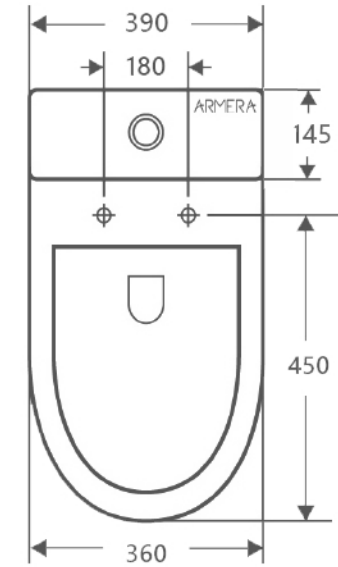

# DIMENSIONAL DRAWING

Range: Lagoon

Product Code: LG.711

Description: Close coupled WC

All measurements are in mm

FRONT VIEW