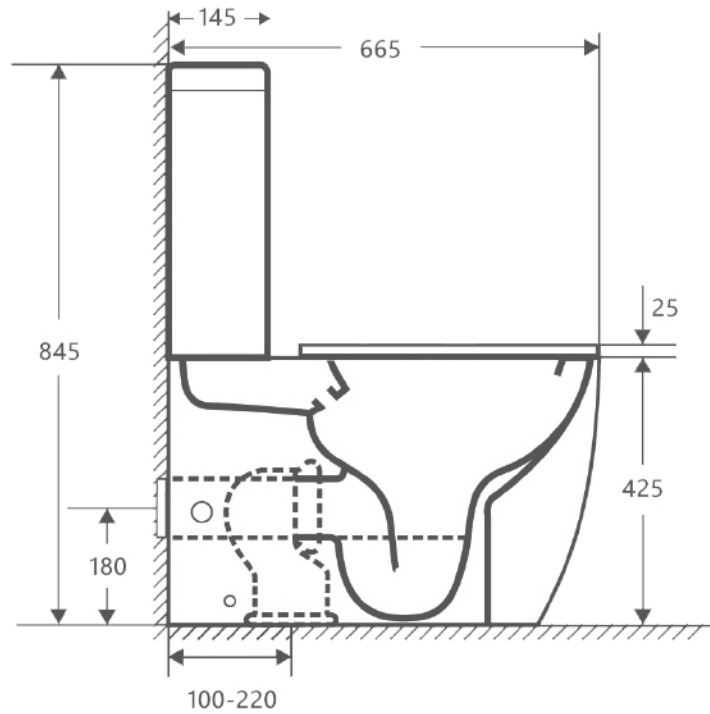

# DIMENSIONAL DRAWING

Range: Lagoon

Product Code: LG.711

Description: Close coupled WC

All measurements are in mm

FRONT VIEW