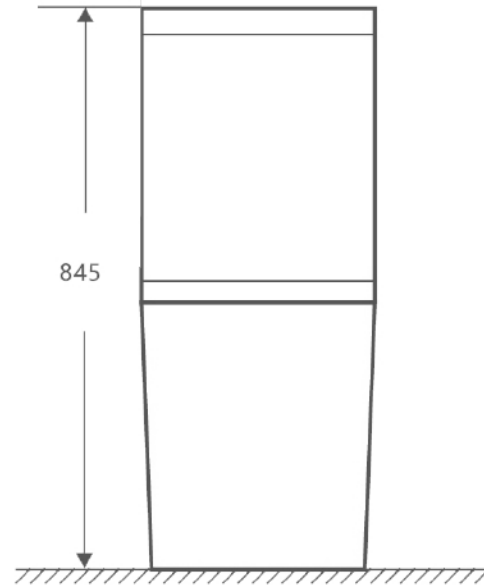

# DIMENSIONAL DRAWING

Range: Lagoon

Product Code: LG.711

Description: Close coupled WC

All measurements are in mm

FRONT VIEW