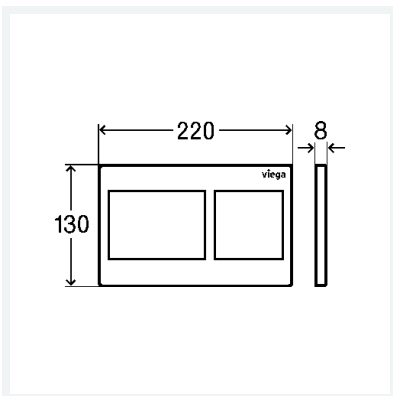

WC flush plate for Prevista
Visign for Style 21

- for all Prevista concealed cisterns
- manual flush actuation from front or top, dual flush technology

Components

fixing frame, actuating rod set, fixing bolt

Model 8611.1

Article 801 724

Properties

Cover plate	plastic black matt
Actuator	plastic black matt
Weight	203 g
Volume	2072 cm ³