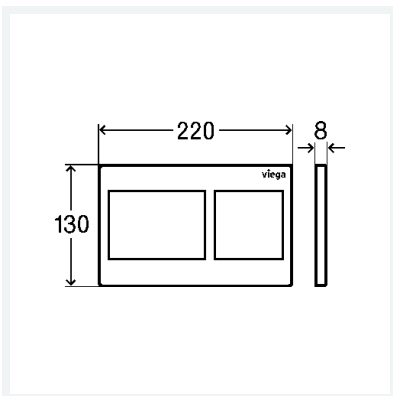

WC flush plate for Prevista
Visign for Style 21

- for all Prevista concealed cisterns
- manual flush actuation from front or top, dual flush technology

Components

fixing frame, actuating rod set, fixing bolt

Model 8611.1

Article 773 236

Properties

Cover plate	plastic chrome-plated
Actuator	plastic chrome-plated
Weight	205 g
Volume	2072 cm ³