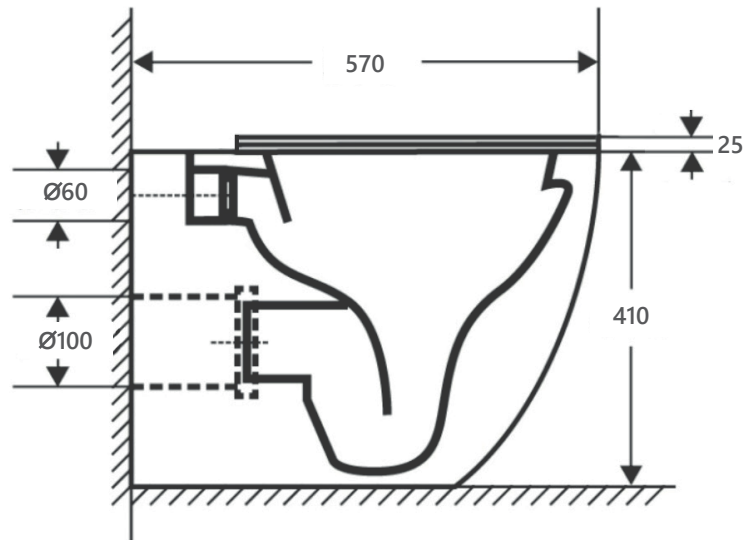

DIMENSIONAL DRAWING

Range: Lagoon

Product Code: LG.712

Description: Back to wall WC

All measurements are in mm

ARMERA

info@armera.co.uk
www.armera.co.uk