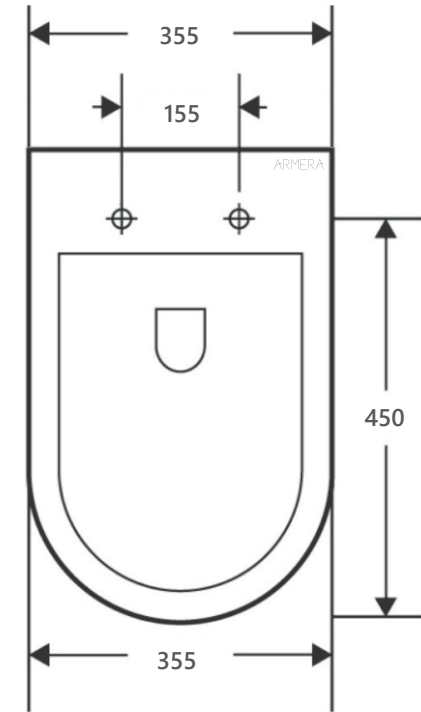

DIMENSIONAL DRAWING

Range: Lagoon

Product Code: LG.712

Description: Back to wall WC

All measurements are in mm

ARMERA

info@armera.co.uk
www.armera.co.uk