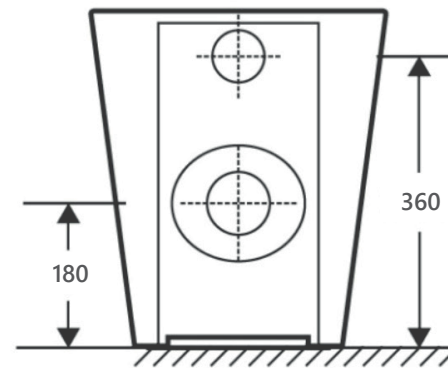

DIMENSIONAL DRAWING

Range: Lagoon

Product Code: LG.712

Description: Back to wall WC

All measurements are in mm

ARMERA

info@armera.co.uk
www.armera.co.uk