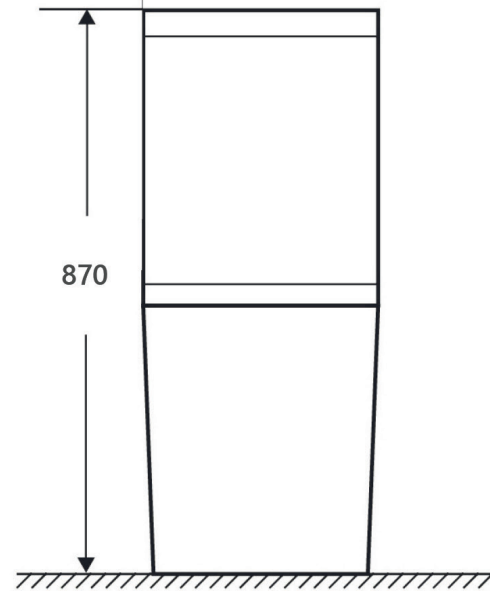

DIMENSIONAL DRAWING

Range: Lagoon

Product Code: LG.811

Description: Comfort height close coupled WC.

All measurements are in mm

FRONT VIEW

ARMERA®

info@armera.co.uk
www.armera.co.uk