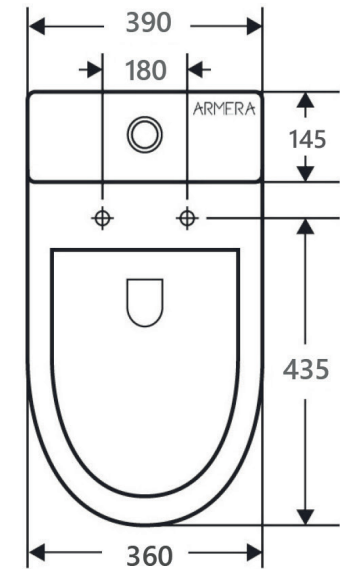

DIMENSIONAL DRAWING

Range: Lagoon

Product Code: LG.811

Description: Comfort height close coupled WC.

All measurements are in mm

FRONT VIEW

ARMERA®

info@armera.co.uk
www.armera.co.uk