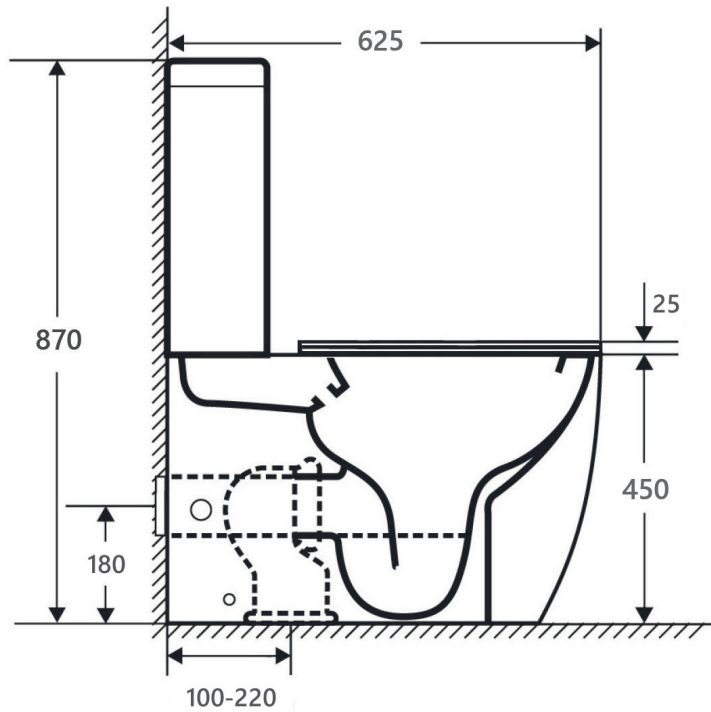

DIMENSIONAL DRAWING

Range: Lagoon

Product Code: LG.811

Description: Comfort height close coupled WC.

All measurements are in mm

FRONT VIEW

ARMERA®

info@armera.co.uk
www.armera.co.uk