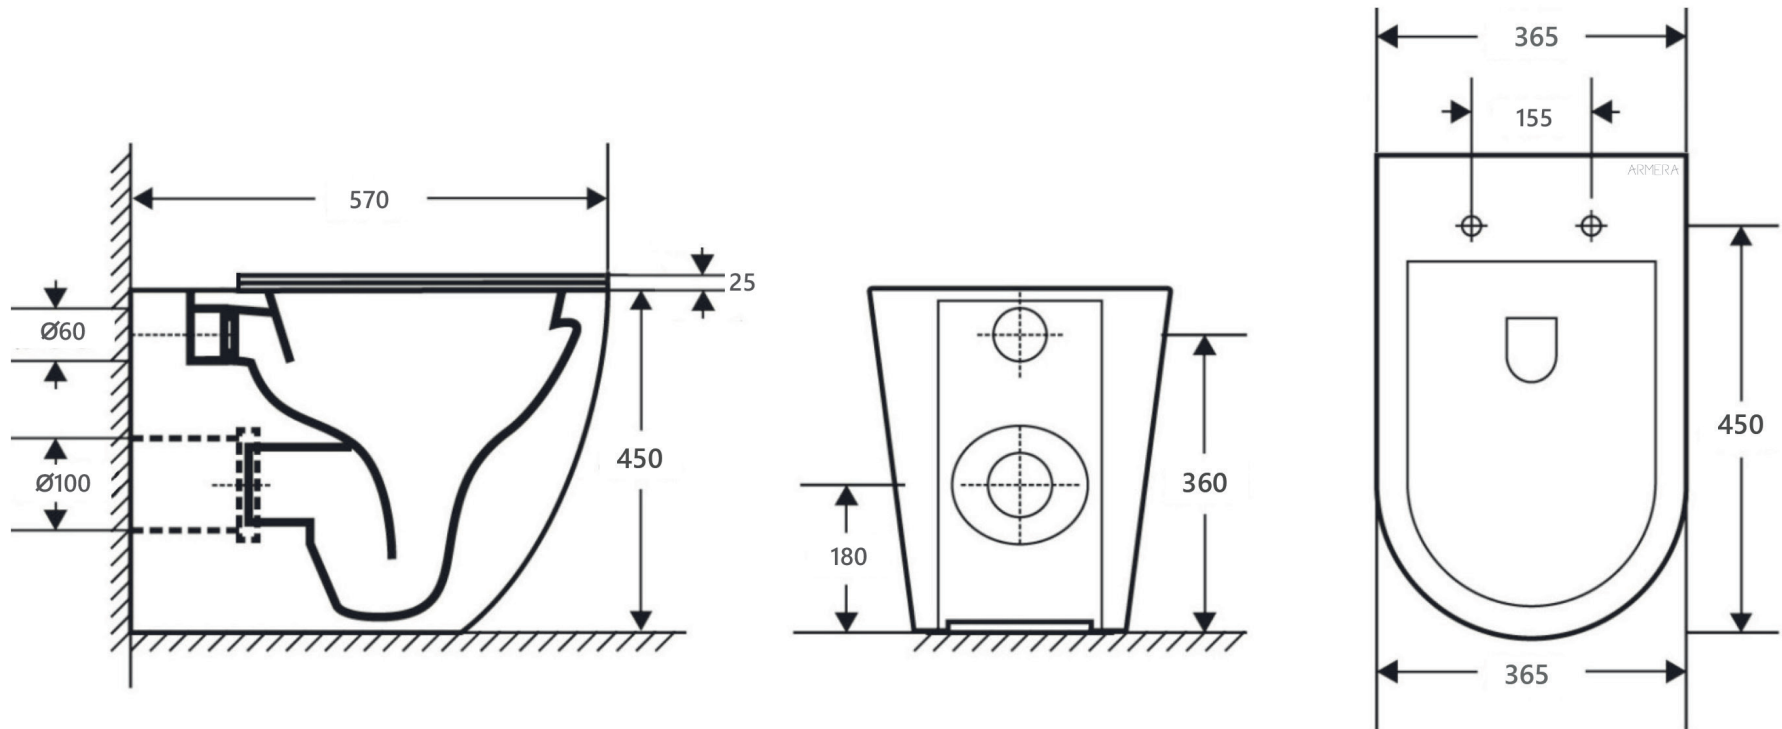

DIMENSIONAL DRAWING

Range: Lagoon

Product Code: LG.812

Description: Comfort height back
to wall WC.

All measurements are in mm

ARMERA®

info@armera.co.uk
www.armera.co.uk