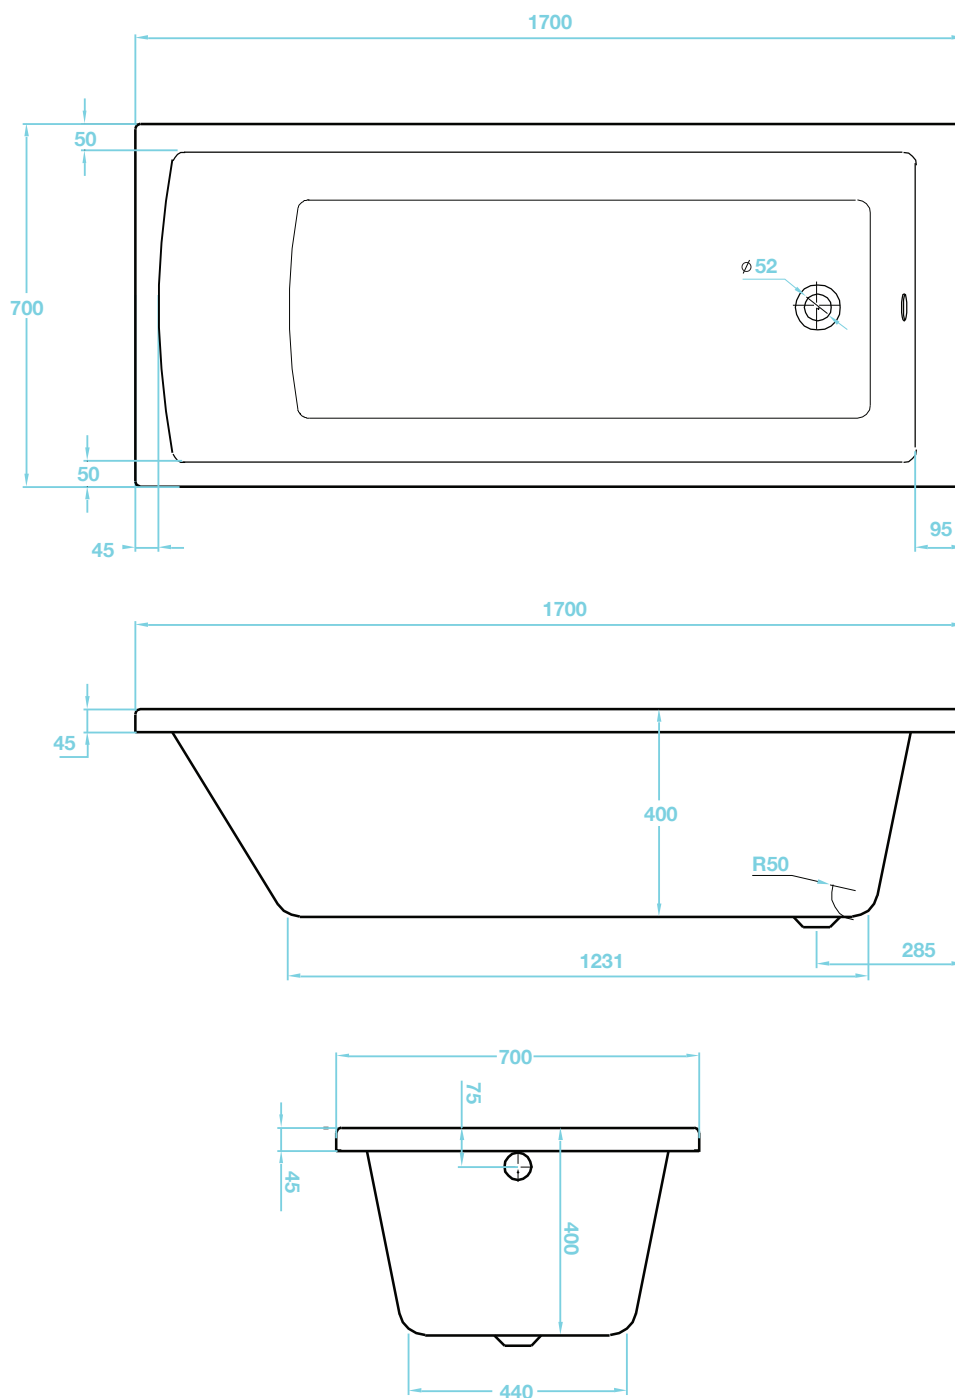

Lorenzo Series

1700 x 700 Bath - Single Ended

tissino

Designed to Inspire
Made to Experience

tissino

T 0345 582 8000
E info@tissino.co.uk
W tissino.co.uk

2 Lyncastle Road
Appleton Thorn
Warrington WA4 4SN

We reserve the right to
change this information
without prior notice