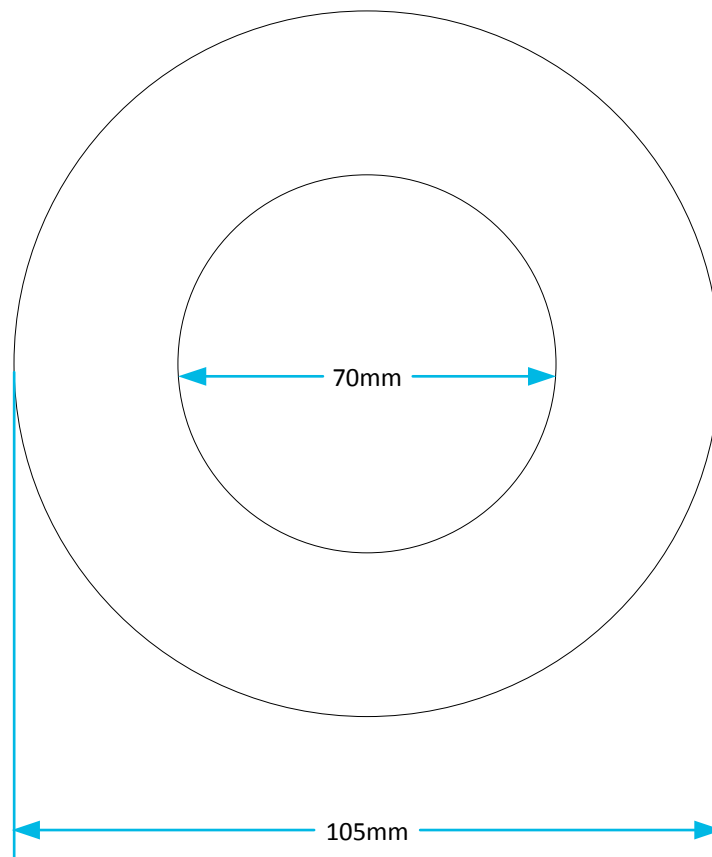

Technical Data Sheet

© Viva Sanitary
18/08/2015

Code:	PP0035	Description:	2" Foam Doughnut Washer
-------	---------------	--------------	--------------------------------