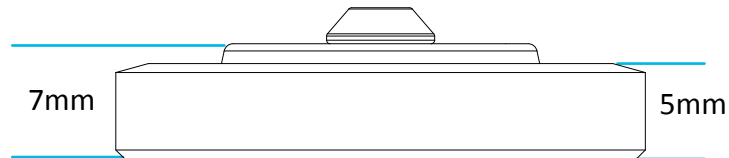

Technical Data Sheet

© Viva Sanitary
18/08/2015

Code:	PP00/D	Description:	Skylo Bottom Entry Diaphragm Washer
-------	---------------	--------------	--