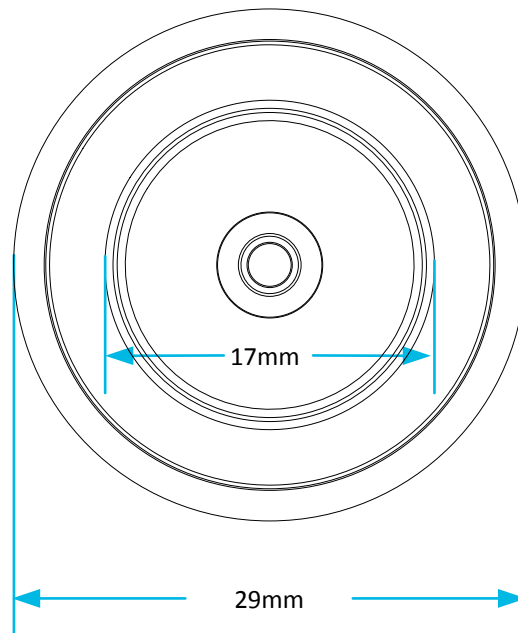

Technical Data Sheet

© Viva Sanitary
18/08/2015

Code:	PP00/D	Description:	Skylo Bottom Entry Diaphragm Washer
-------	---------------	--------------	--