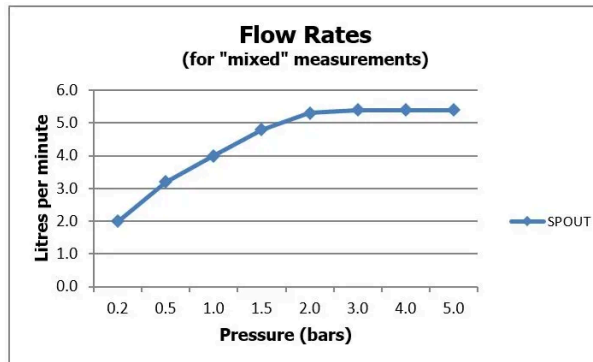

SPECIFICATION SHEET

COLLECTION: KNURLED ACCENTS
PRODUCT CODE: ORI-200/SB-CPK

TAP TYPE

Basin Mixer

COLLECTION NAME

Knurled Accents

FINISH

Chrome

RECOMMENDED FLOW REGULATOR

5 l/m flow regulator fitted as standard

MINIMUM OPERATING PRESSURE

1.0 Bar MP

MAXIMUM OPERATING PRESSURE

5.0 Bar LP

GUARANTEE

15 Year Guarantee

HANDLES

Single Lever

WITH ECOTURN COLD START TECHNOLOGY

No

tel: 01934 744466
email: sales@vado.com
www.vado.com

WHERE INSPIRATION FLOWS
TAPS | SHOWERS | ACCESSORIES