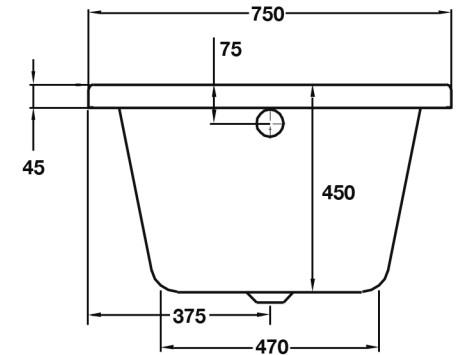

Lorenzo Series

1700 x 750 Bath - Single Ended

TISSINO

Designed to Inspire
Made to Experience

TISSINO

T 0345 582 8000
E info@tissino.co.uk
W tissino.co.uk

2 Lyncastle Road
Appleton Thorn
Warrington WA4 4SN

We reserve the right to
change this information
without prior notice