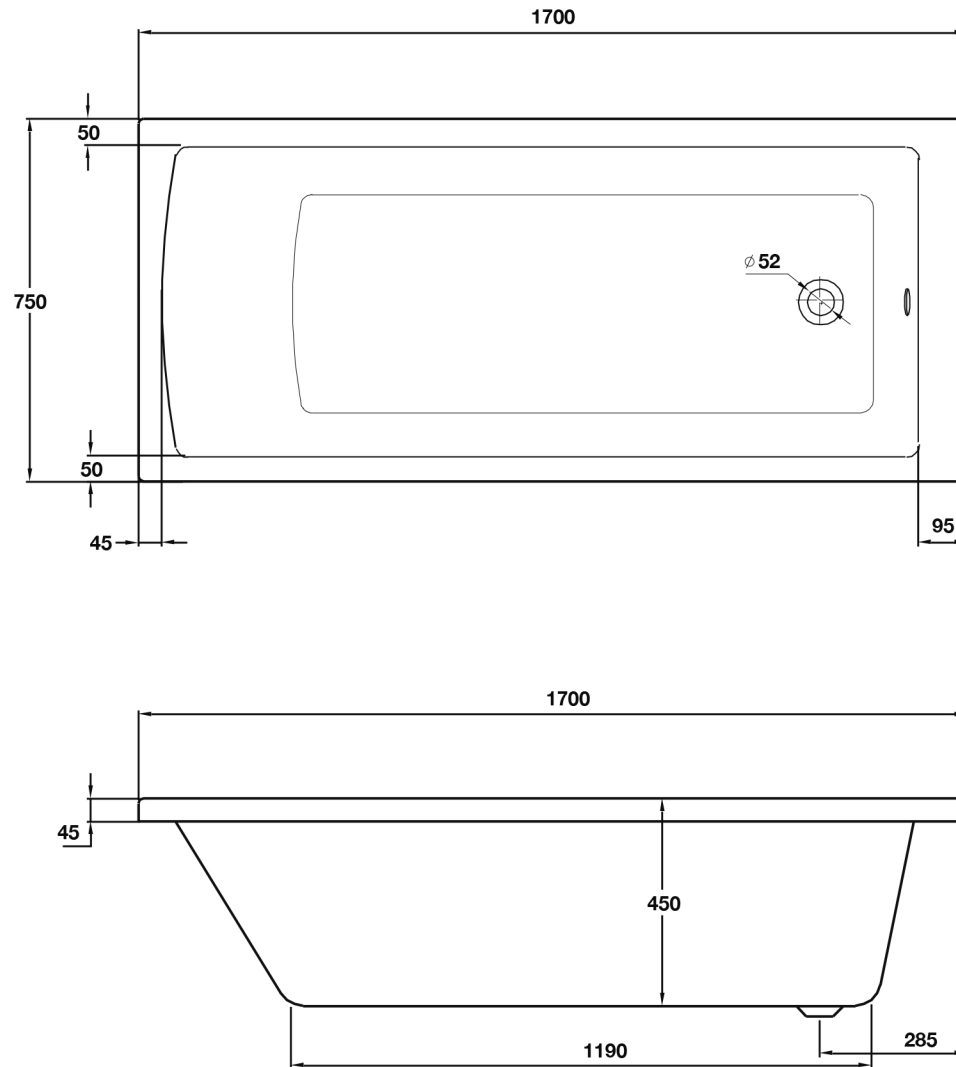

Lorenzo Series

1700 x 750 Bath - Single Ended

TISSINO

Designed to Inspire
Made to Experience

TISSINO

T 0345 582 8000
E info@tissino.co.uk
W tissino.co.uk

2 Lyncastle Road
Appleton Thorn
Warrington WA4 4SN

We reserve the right to
change this information
without prior notice