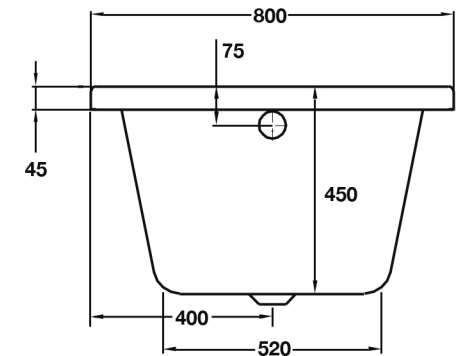

Lorenzo Series

1800 x 800 Bath - Single Ended

TISSINO

Designed to Inspire
Made to Experience

TISSINO

T 0345 582 8000
E info@tissino.co.uk
W tissino.co.uk

2 Lyncastle Road
Appleton Thorn
Warrington WA4 4SN

We reserve the right to
change this information
without prior notice