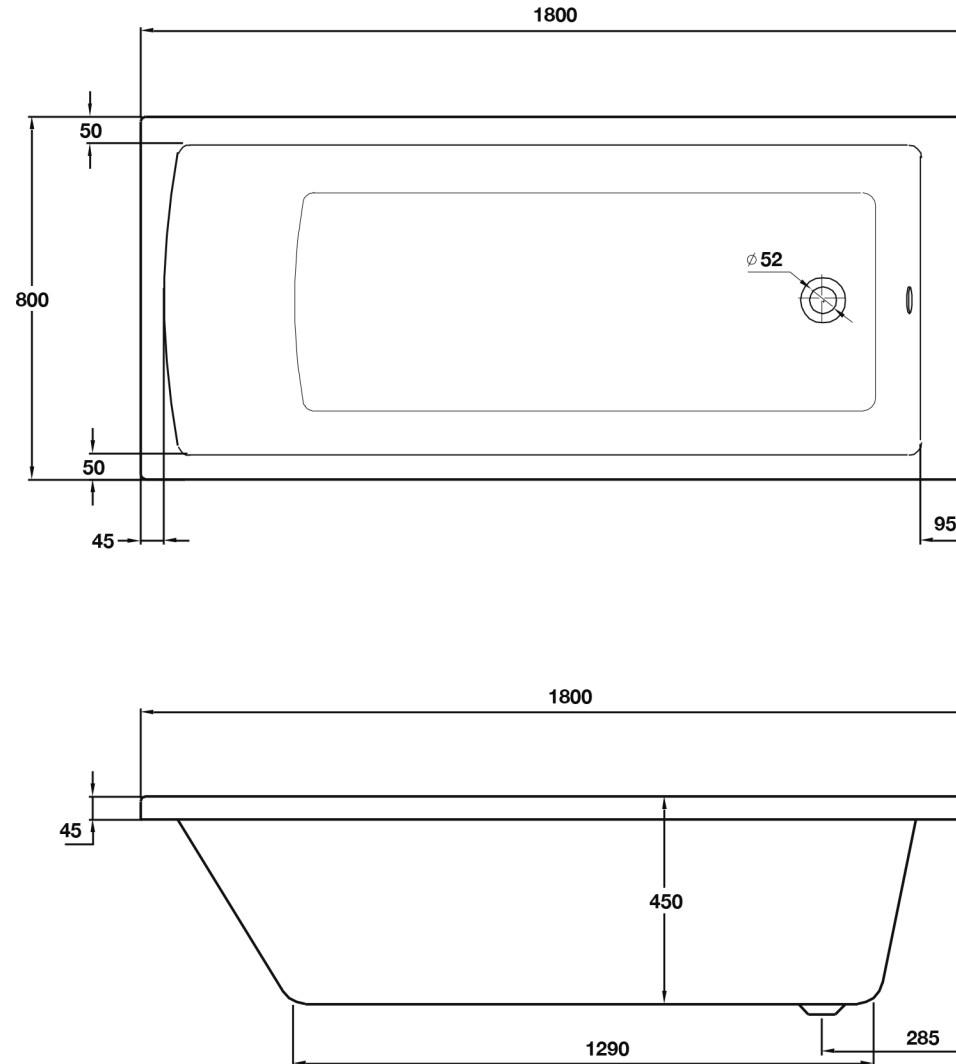

Lorenzo Series

1800 x 800 Bath - Single Ended

TISSINO

Designed to Inspire
Made to Experience

TISSINO

T 0345 582 8000
E info@tissino.co.uk
W tissino.co.uk

2 Lyncastle Road
Appleton Thorn
Warrington WA4 4SN

We reserve the right to
change this information
without prior notice