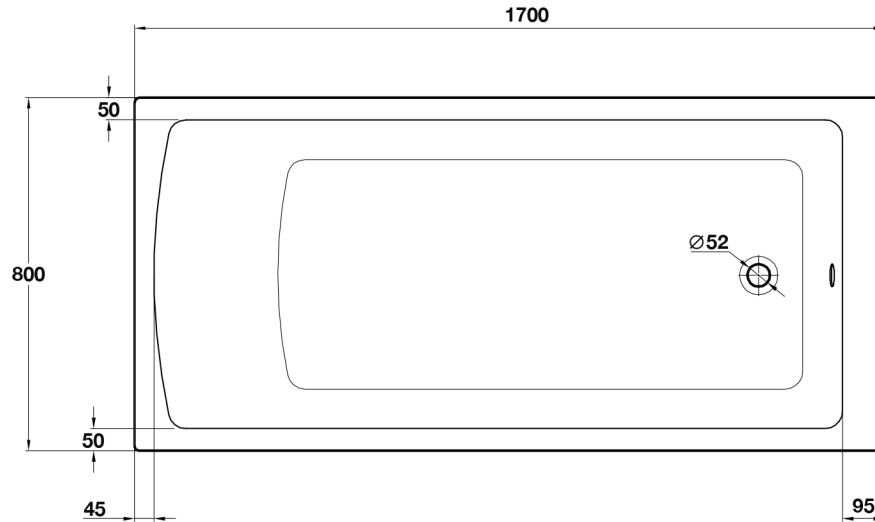

Lorenzo

Single Ended Bath

TISSINO

Designed to Inspire
Made to Experience

TISSINO

T 0345 582 8000
E info@tissino.co.uk
W tissino.co.uk

2 Lyncastle Road
Appleton Thorn
Warrington WA4 4SN

We reserve the right to
change this information
without prior notice