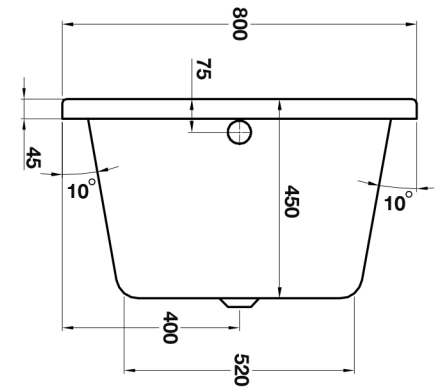

Lorenzo

Single Ended Bath

TISSINO

Designed to Inspire
Made to Experience

TISSINO

T 0345 582 8000
E info@tissino.co.uk
W tissino.co.uk

2 Lyncastle Road
Appleton Thorn
Warrington WA4 4SN

We reserve the right to
change this information
without prior notice