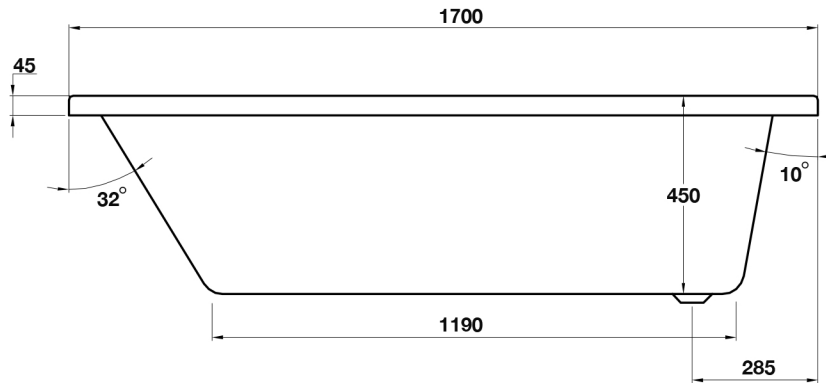

Lorenzo

Single Ended Bath

TISSINO

Designed to Inspire
Made to Experience

TISSINO

T 0345 582 8000
E info@tissino.co.uk
W tissino.co.uk

2 Lyncastle Road
Appleton Thorn
Warrington WA4 4SN

We reserve the right to
change this information
without prior notice