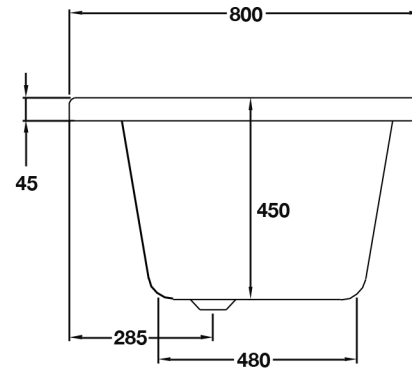

Lorenzo Series

1800 x 800 Bath - Double Ended

TISSINO

Designed to Inspire
Made to Experience

TISSINO

T 0345 582 8000
E info@tissino.co.uk
W tissino.co.uk

2 Lyncastle Road
Appleton Thorn
Warrington WA4 4SN

We reserve the right to
change this information
without prior notice