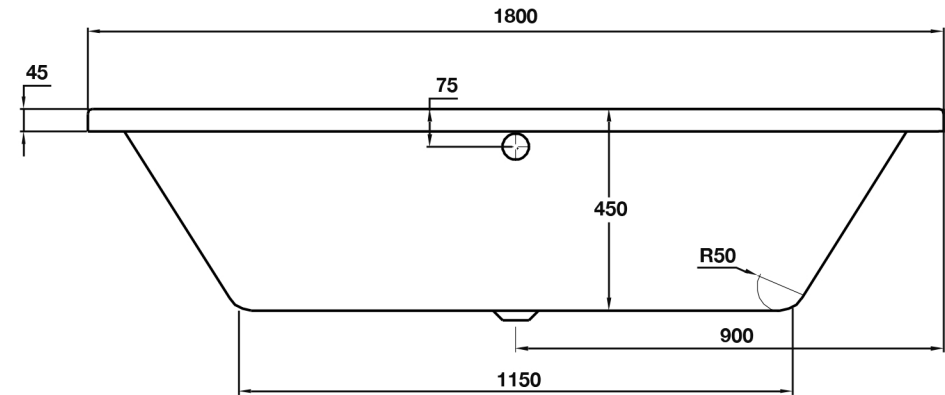

Lorenzo Series

1800 x 800 Bath - Double Ended

TISSINO

Designed to Inspire
Made to Experience

TISSINO

T 0345 582 8000
E info@tissino.co.uk
W tissino.co.uk

2 Lyncastle Road
Appleton Thorn
Warrington WA4 4SN

We reserve the right to
change this information
without prior notice