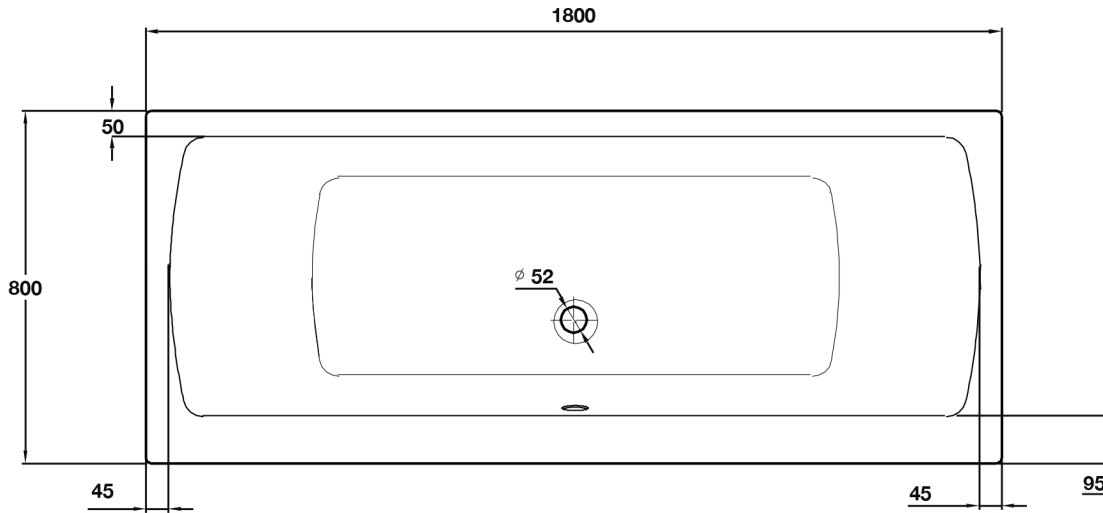

Lorenzo Series

1800 x 800 Bath - Double Ended

TISSINO

Designed to Inspire
Made to Experience

TISSINO

T 0345 582 8000
E info@tissino.co.uk
W tissino.co.uk

2 Lyncastle Road
Appleton Thorn
Warrington WA4 4SN

We reserve the right to
change this information
without prior notice