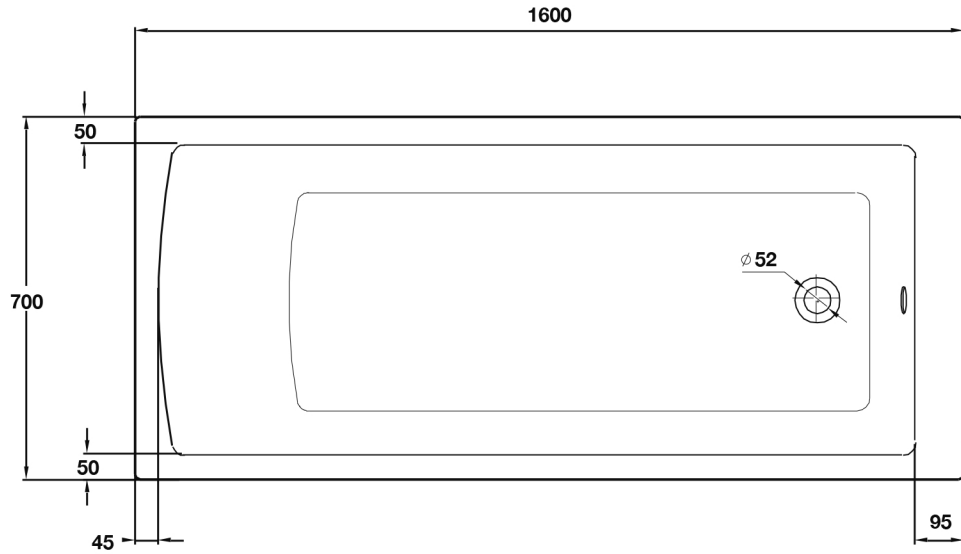

Lorenzo Series

Premium 1600 x 700 Bath - Singled Ended

TISSINO

Designed to Inspire
Made to Experience

TISSINO

T 0345 582 8000
E info@tissino.co.uk
W tissino.co.uk

2 Lyncastle Road
Appleton Thorn
Warrington WA4 4SN