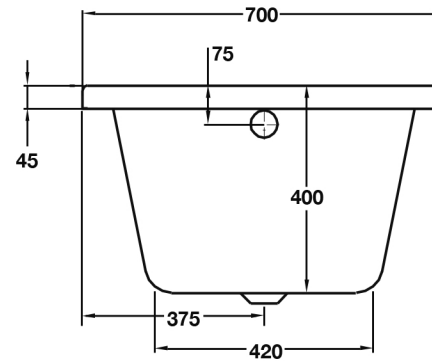

Lorenzo Series

Premium 1600 x 700 Bath - Singled Ended

TISSINO

Designed to Inspire
Made to Experience

TISSINO

T 0345 582 8000
E info@tissino.co.uk
W tissino.co.uk

2 Lyncastle Road
Appleton Thorn
Warrington WA4 4SN