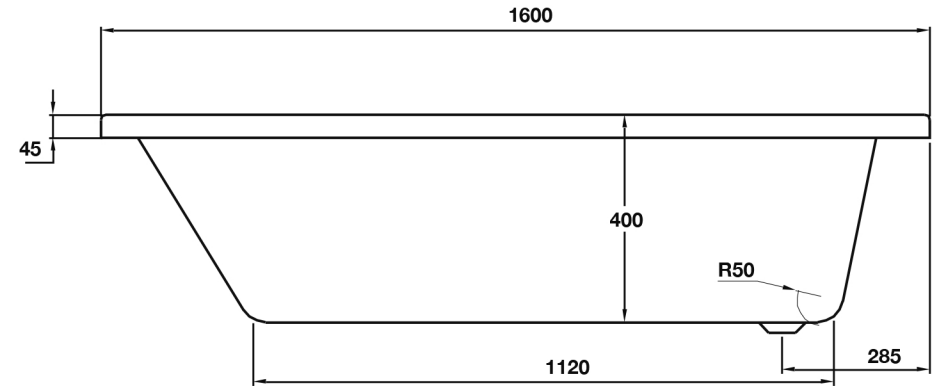

Lorenzo Series

Premium 1600 x 700 Bath - Singled Ended

TISSINO

Designed to Inspire
Made to Experience

TISSINO

T 0345 582 8000
E info@tissino.co.uk
W tissino.co.uk

2 Lyncastle Road
Appleton Thorn
Warrington WA4 4SN