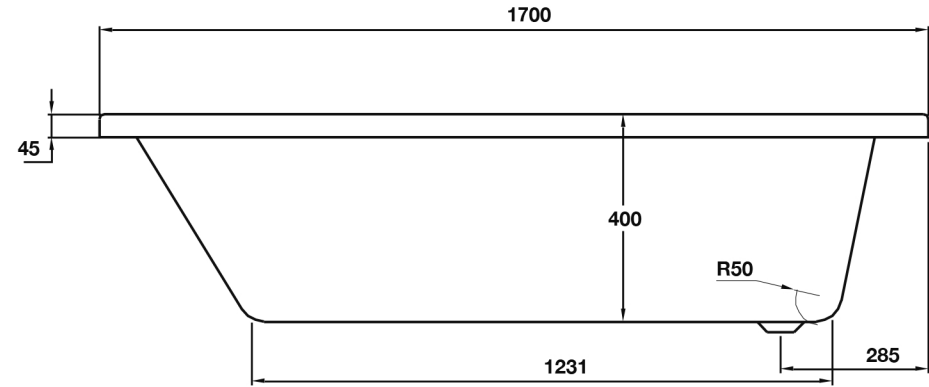

Lorenzo Series

Premuim 1700 x 700 Bath - Single Ended

TISSINO

Designed to Inspire
Made to Experience

TISSINO

T 0345 582 8000
E info@tissino.co.uk
W tissino.co.uk

2 Lyncastle Road
Appleton Thorn
Warrington WA4 4SN