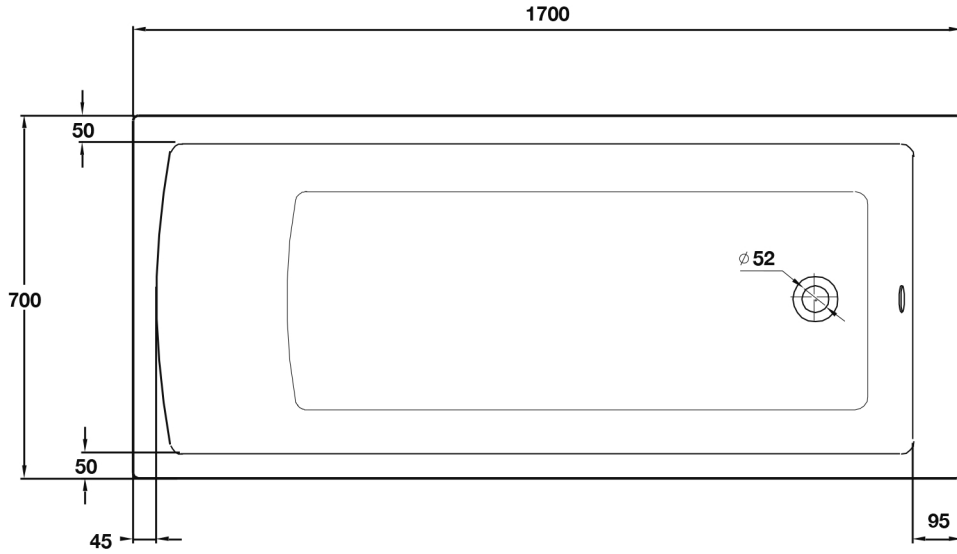

Lorenzo Series

Premuim 1700 x 700 Bath - Single Ended

TISSINO

Designed to Inspire
Made to Experience

TISSINO

T 0345 582 8000
E info@tissino.co.uk
W tissino.co.uk

2 Lyncastle Road
Appleton Thorn
Warrington WA4 4SN