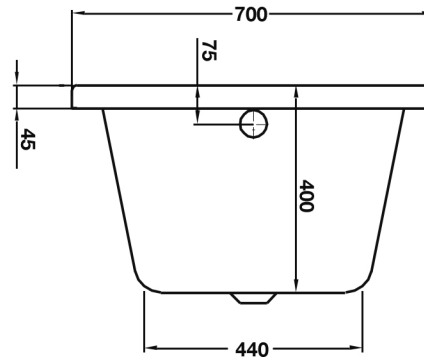

Lorenzo Series

Premuim 1700 x 700 Bath - Single Ended

TISSINO

Designed to Inspire
Made to Experience

TISSINO

T 0345 582 8000
E info@tissino.co.uk
W tissino.co.uk

2 Lyncastle Road
Appleton Thorn
Warrington WA4 4SN