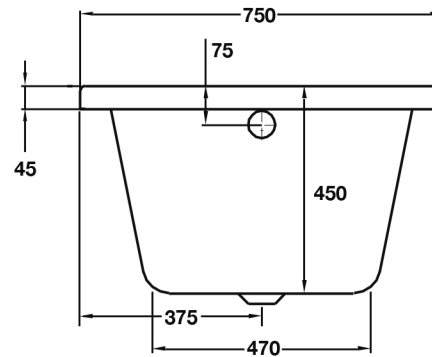

Lorenzo Series

Premium 1700 x 750 Bath - Singled Ended

TISSINO

Designed to Inspire
Made to Experience

TISSINO

T 0345 582 8000
E info@tissino.co.uk
W tissino.co.uk

2 Lyncastle Road
Appleton Thorn
Warrington WA4 4SN