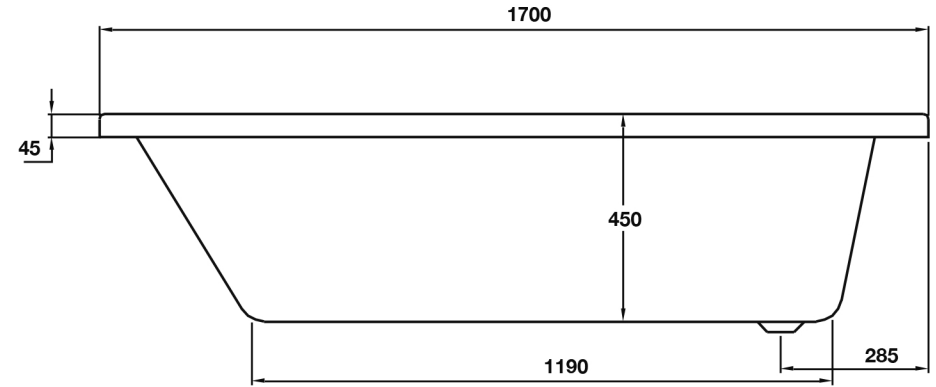

Lorenzo Series

Premium 1700 x 750 Bath - Singled Ended

TISSINO

Designed to Inspire
Made to Experience

TISSINO

T 0345 582 8000
E info@tissino.co.uk
W tissino.co.uk

2 Lyncastle Road
Appleton Thorn
Warrington WA4 4SN