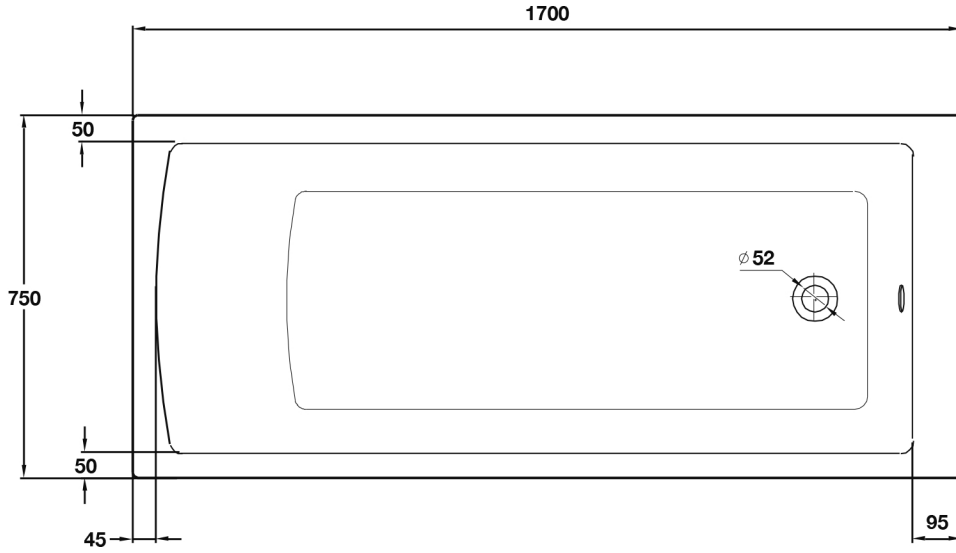

Lorenzo Series

Premium 1700 x 750 Bath - Singled Ended

TISSINO

Designed to Inspire
Made to Experience

TISSINO

T 0345 582 8000
E info@tissino.co.uk
W tissino.co.uk

2 Lyncastle Road
Appleton Thorn
Warrington WA4 4SN