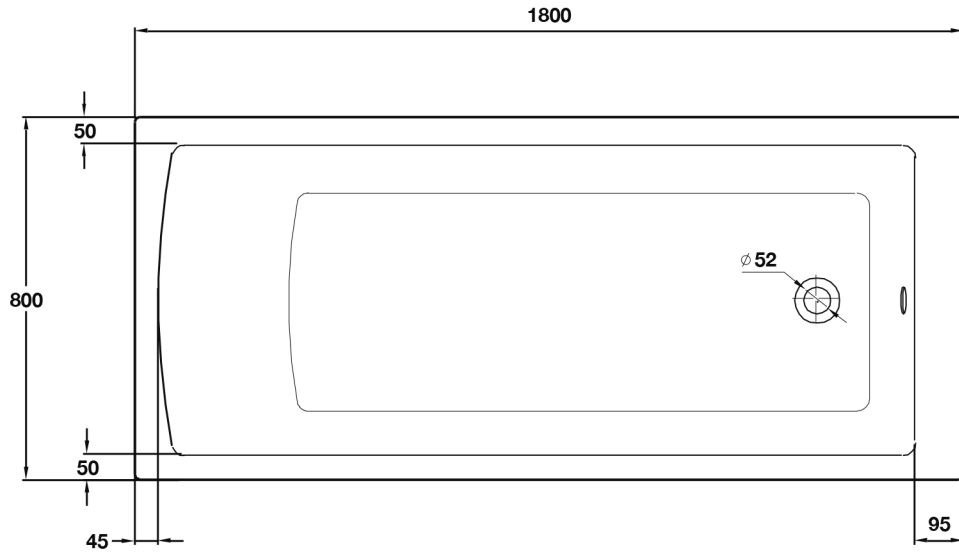

Lorenzo Series

Premium 1800 x 800 Bath - Singled Ended

TISSINO

Designed to Inspire
Made to Experience

TISSINO

T 0345 582 8000
E info@tissino.co.uk
W tissino.co.uk

2 Lyncastle Road
Appleton Thorn
Warrington WA4 4SN