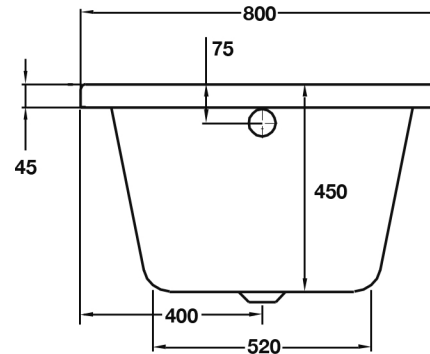

Lorenzo Series

Premium 1800 x 800 Bath - Singled Ended

TISSINO

Designed to Inspire
Made to Experience

TISSINO

T 0345 582 8000
E info@tissino.co.uk
W tissino.co.uk

2 Lyncastle Road
Appleton Thorn
Warrington WA4 4SN