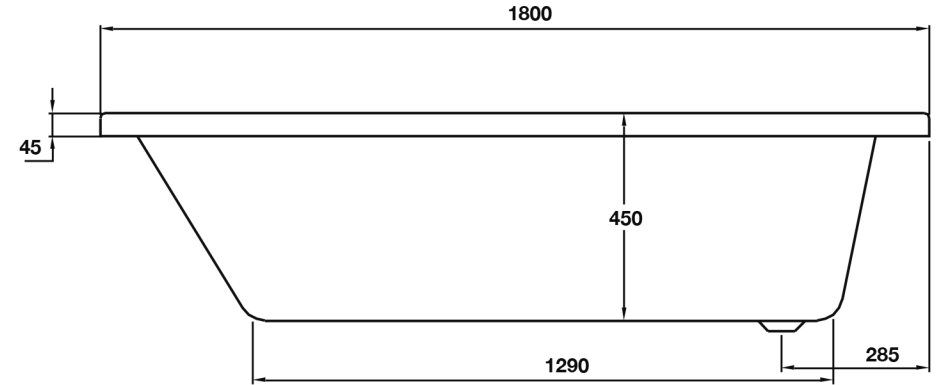

Lorenzo Series

Premium 1800 x 800 Bath - Singled Ended

TISSINO

Designed to Inspire
Made to Experience

TISSINO

T 0345 582 8000
E info@tissino.co.uk
W tissino.co.uk

2 Lyncastle Road
Appleton Thorn
Warrington WA4 4SN