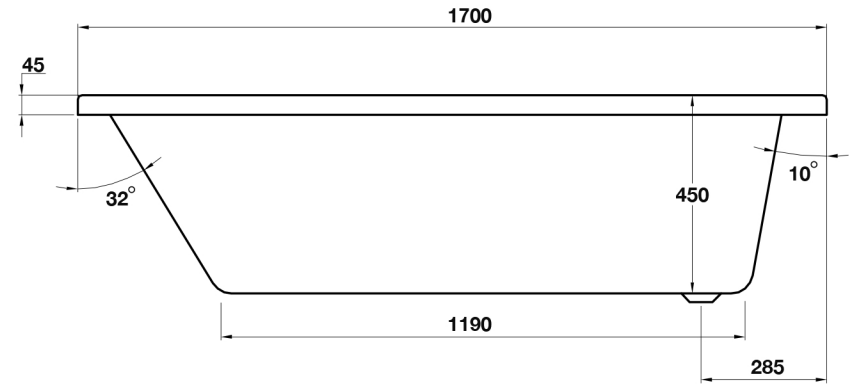

Lorenzo Series

Premium Single Ended Bath 1700 x 800

TISSINO

Designed to Inspire
Made to Experience

TISSINO

T 0345 582 8000
E info@tissino.co.uk
W tissino.co.uk

2 Lyncastle Road
Appleton Thorn
Warrington WA4 4SN

We reserve the right to
change this information
without prior notice