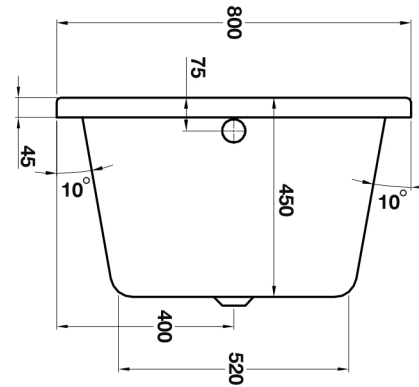

Lorenzo Series

Premium Single Ended Bath 1700 x 800

TISSINO

Designed to Inspire
Made to Experience

TISSINO

T 0345 582 8000
E info@tissino.co.uk
W tissino.co.uk

2 Lyncastle Road
Appleton Thorn
Warrington WA4 4SN

We reserve the right to
change this information
without prior notice