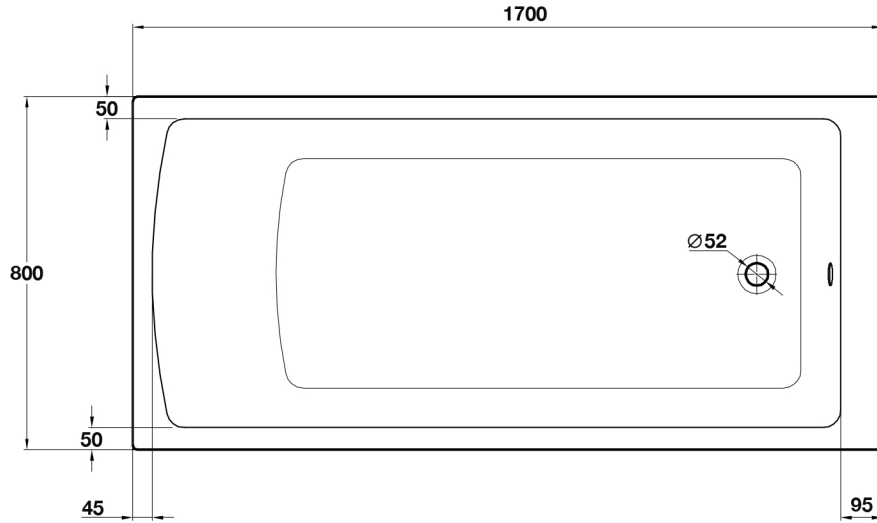

Lorenzo Series

Premium Single Ended Bath 1700 x 800

TISSINO

Designed to Inspire
Made to Experience

TISSINO

T 0345 582 8000
E info@tissino.co.uk
W tissino.co.uk

2 Lyncastle Road
Appleton Thorn
Warrington WA4 4SN

We reserve the right to
change this information
without prior notice