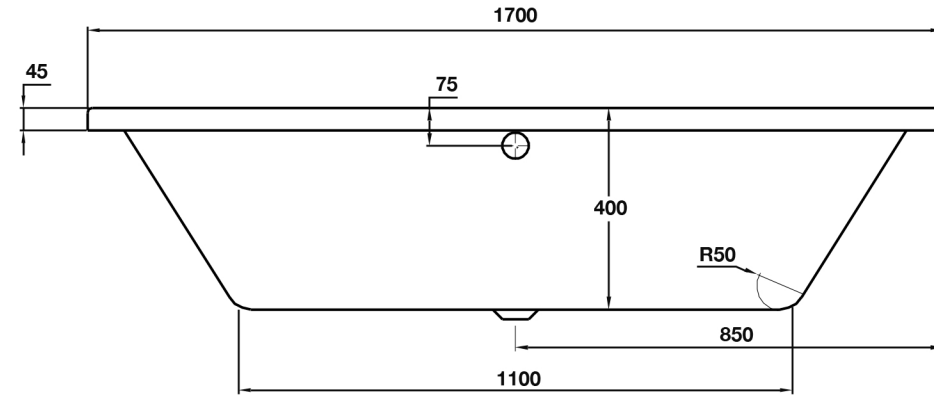

Lorenzo Series

Premium 1700 x 700 Bath - Double Ended

TISSINO

Designed to Inspire
Made to Experience

TISSINO

T 0345 582 8000
E info@tissino.co.uk
W tissino.co.uk

2 Lyncastle Road
Appleton Thorn
Warrington WA4 4SN