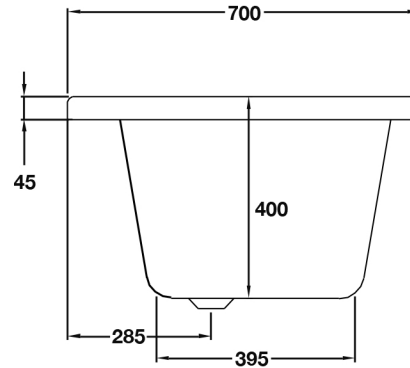

Lorenzo Series

Premium 1700 x 700 Bath - Double Ended

TISSINO

Designed to Inspire
Made to Experience

TISSINO

T 0345 582 8000
E info@tissino.co.uk
W tissino.co.uk

2 Lyncastle Road
Appleton Thorn
Warrington WA4 4SN