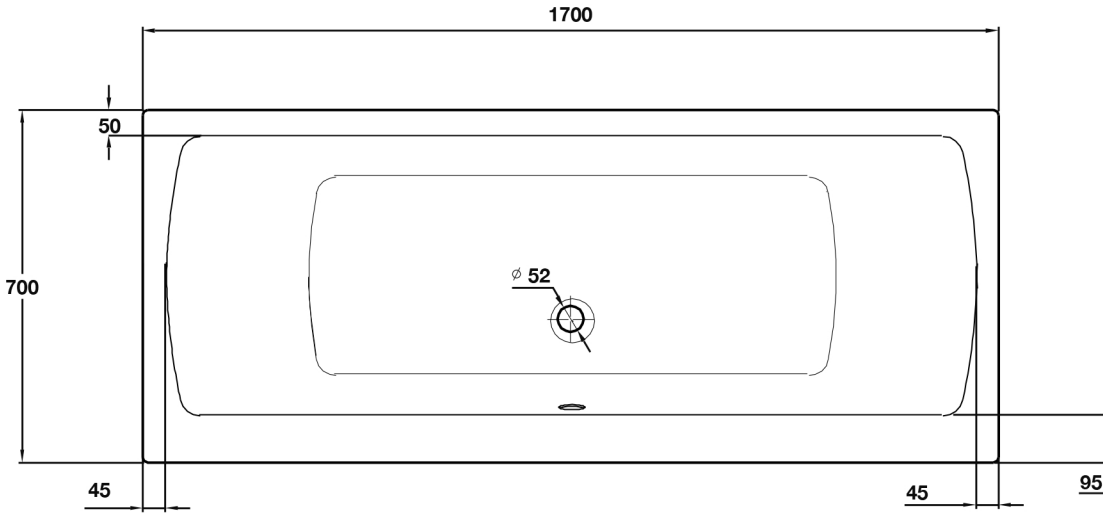

Lorenzo Series

Premium 1700 x 700 Bath - Double Ended

TISSINO

Designed to Inspire
Made to Experience

TISSINO

T 0345 582 8000
E info@tissino.co.uk
W tissino.co.uk

2 Lyncastle Road
Appleton Thorn
Warrington WA4 4SN