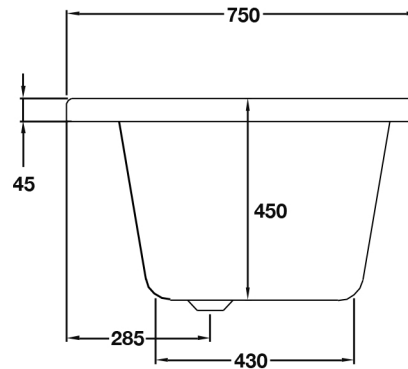

Lorenzo Series

Premium 1700 x 750 Bath - Double Ended

TISSINO

Designed to Inspire
Made to Experience

TISSINO

T 0345 582 8000
E info@tissino.co.uk
W tissino.co.uk

2 Lyncastle Road
Appleton Thorn
Warrington WA4 4SN