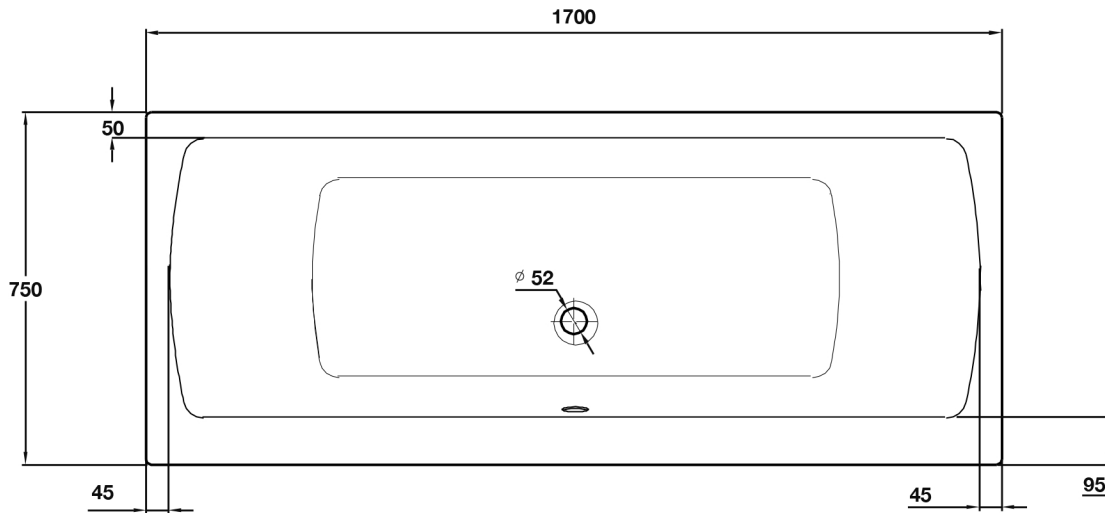

Lorenzo Series

Premium 1700 x 750 Bath - Double Ended

TISSINO

Designed to Inspire
Made to Experience

TISSINO

T 0345 582 8000
E info@tissino.co.uk
W tissino.co.uk

2 Lyncastle Road
Appleton Thorn
Warrington WA4 4SN