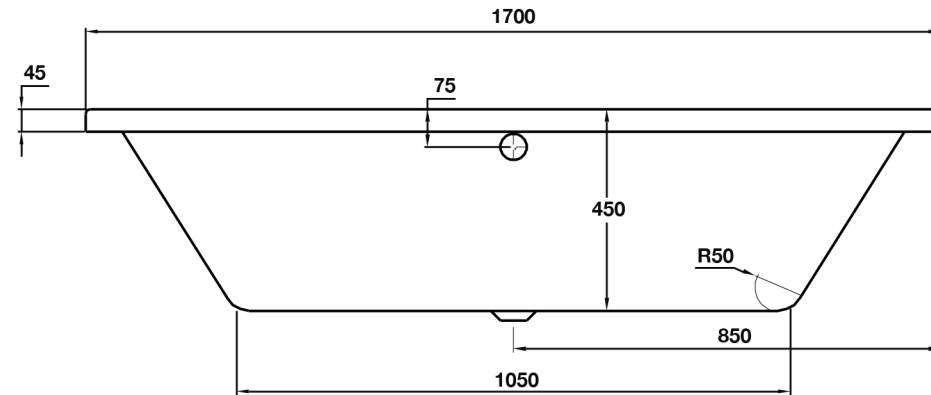

Lorenzo Series

Premium 1700 x 750 Bath - Double Ended

TISSINO

Designed to Inspire
Made to Experience

TISSINO

T 0345 582 8000
E info@tissino.co.uk
W tissino.co.uk

2 Lyncastle Road
Appleton Thorn
Warrington WA4 4SN