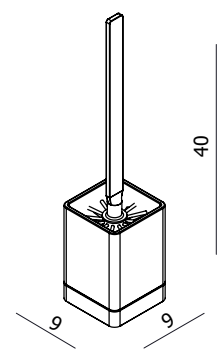

Article No.: ACTBWHCH01

Article No.: ACTBFSCH01

Version No. 14.07.2020

	Product	Hecto Accessory Series
	Product Description	A stylish range of accessories offering compact space saving design.

Question	Answer
Accessory main material	Brass Composite
How long is the warranty?	10 years from date of purchase
Available finishes	Chrome