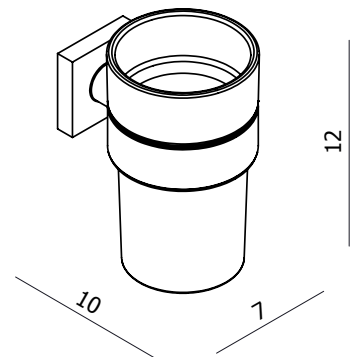

Article No.: ACHECH06