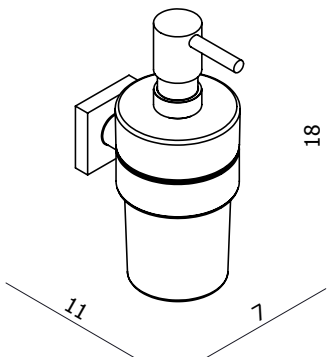

Article No.: ACHECH04