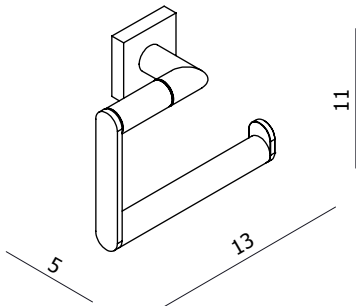

HiB recommend you receive the product before commencing with installation as all sizes and measurements are approximate. HiB try and ensure all measurements are as accurate as possible. In the interest of continuous product development, HiB reserves the right to alter specification as necessary. E & OE.

Hecto Series

Article No.: ACHECH01