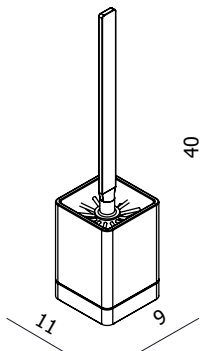

Article No.: ACTBWHCH01

Article No.: ACTBFSCH01

Version No. 14.07.2020

	Product	Hecto Accessory Series
	Product Description	A stylish range of accessories offering compact space saving design.

Question	Answer
Accessory main material	Brass Composite
How long is the warranty?	10 years from date of purchase
Available finishes	Chrome