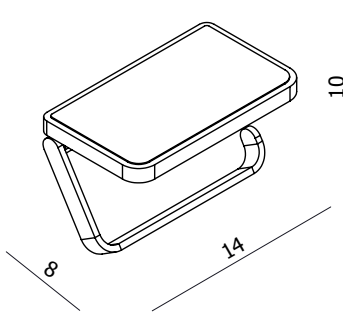

Article No.: ACTRHCH01