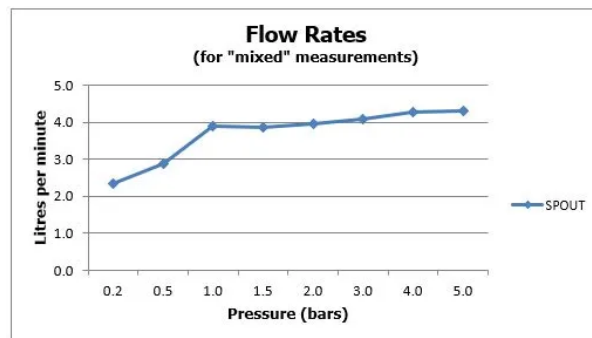

SPECIFICATION SHEET

COLLECTION: NOTION

PRODUCT CODE: IND-NOT200/SB-BLK

TAP TYPE

Basin Mixer

COLLECTION NAME

Notion

FINISH

Brushed Black

RECOMMENDED FLOW REGULATOR

5 l/m flow regulator fitted as standard

MINIMUM OPERATING PRESSURE

1.0 Bar MP

MAXIMUM OPERATING PRESSURE

5.0 Bar LP

GUARANTEE

15 Year Guarantee

HANDLES

Single Lever

WITH ECOTURN COLD START TECHNOLOGY

No

tel: 01934 744466
email: sales@vado.com
www.vado.com

WHERE INSPIRATION FLOWS
TAPS | SHOWERS | ACCESSORIES