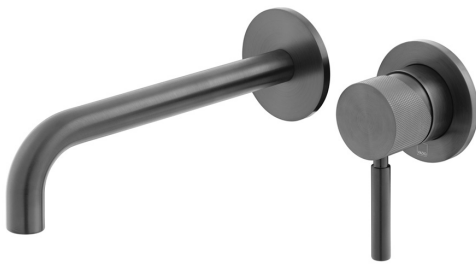

SPECIFICATION SHEET

COLLECTION: KNURLED ACCENTS
PRODUCT CODE: IND-ORI209SA-BLKK

TAP TYPE

Basin Mixer

COLLECTION NAME

Knurled Accents

FINISH

Brushed Black

WHERE INSPIRATION FLOWS
TAPS | SHOWERS | ACCESSORIES

SPECIFICATION SHEET

COLLECTION: KNURLED ACCENTS
PRODUCT CODE: IND-ORI209SA-BLKK

NOTES

tile-to mortar guard included

WITH WATER FLOW STRAIGHTENER

No

WITH WATER FLOW AERATOR

Spout: 40-48mm Handle: 40-50mm

STYLE

Knurled

HOLES

2 Hole

MOUNTING

Wall Mounted

PLUMBING SYSTEM SUITABILITY