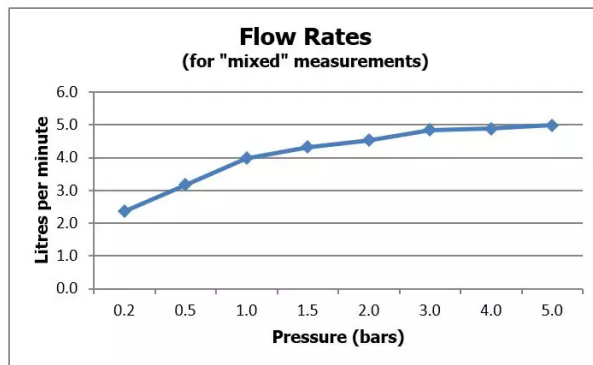

SPECIFICATION SHEET

COLLECTION: KNURLED ACCENTS
PRODUCT CODE: IND-ORI209SA-BLKK

TAP TYPE

Basin Mixer

COLLECTION NAME

Knurled Accents

FINISH

Brushed Black

RECOMMENDED FLOW REGULATOR

5 l/m flow regulator fitted as standard when installing below 1.0 bar pressure, removal of the flow regulator is required

MINIMUM OPERATING PRESSURE

0.2 Bar LP

MAXIMUM OPERATING PRESSURE

5.0 Bar LP

GUARANTEE

15 Year Guarantee

HANDLES

Single Lever

WITH ECOTURN COLD START TECHNOLOGY

No

tel: 01934 744466
email: sales@vado.com
www.vado.com

WHERE INSPIRATION FLOWS
TAPS | SHOWERS | ACCESSORIES