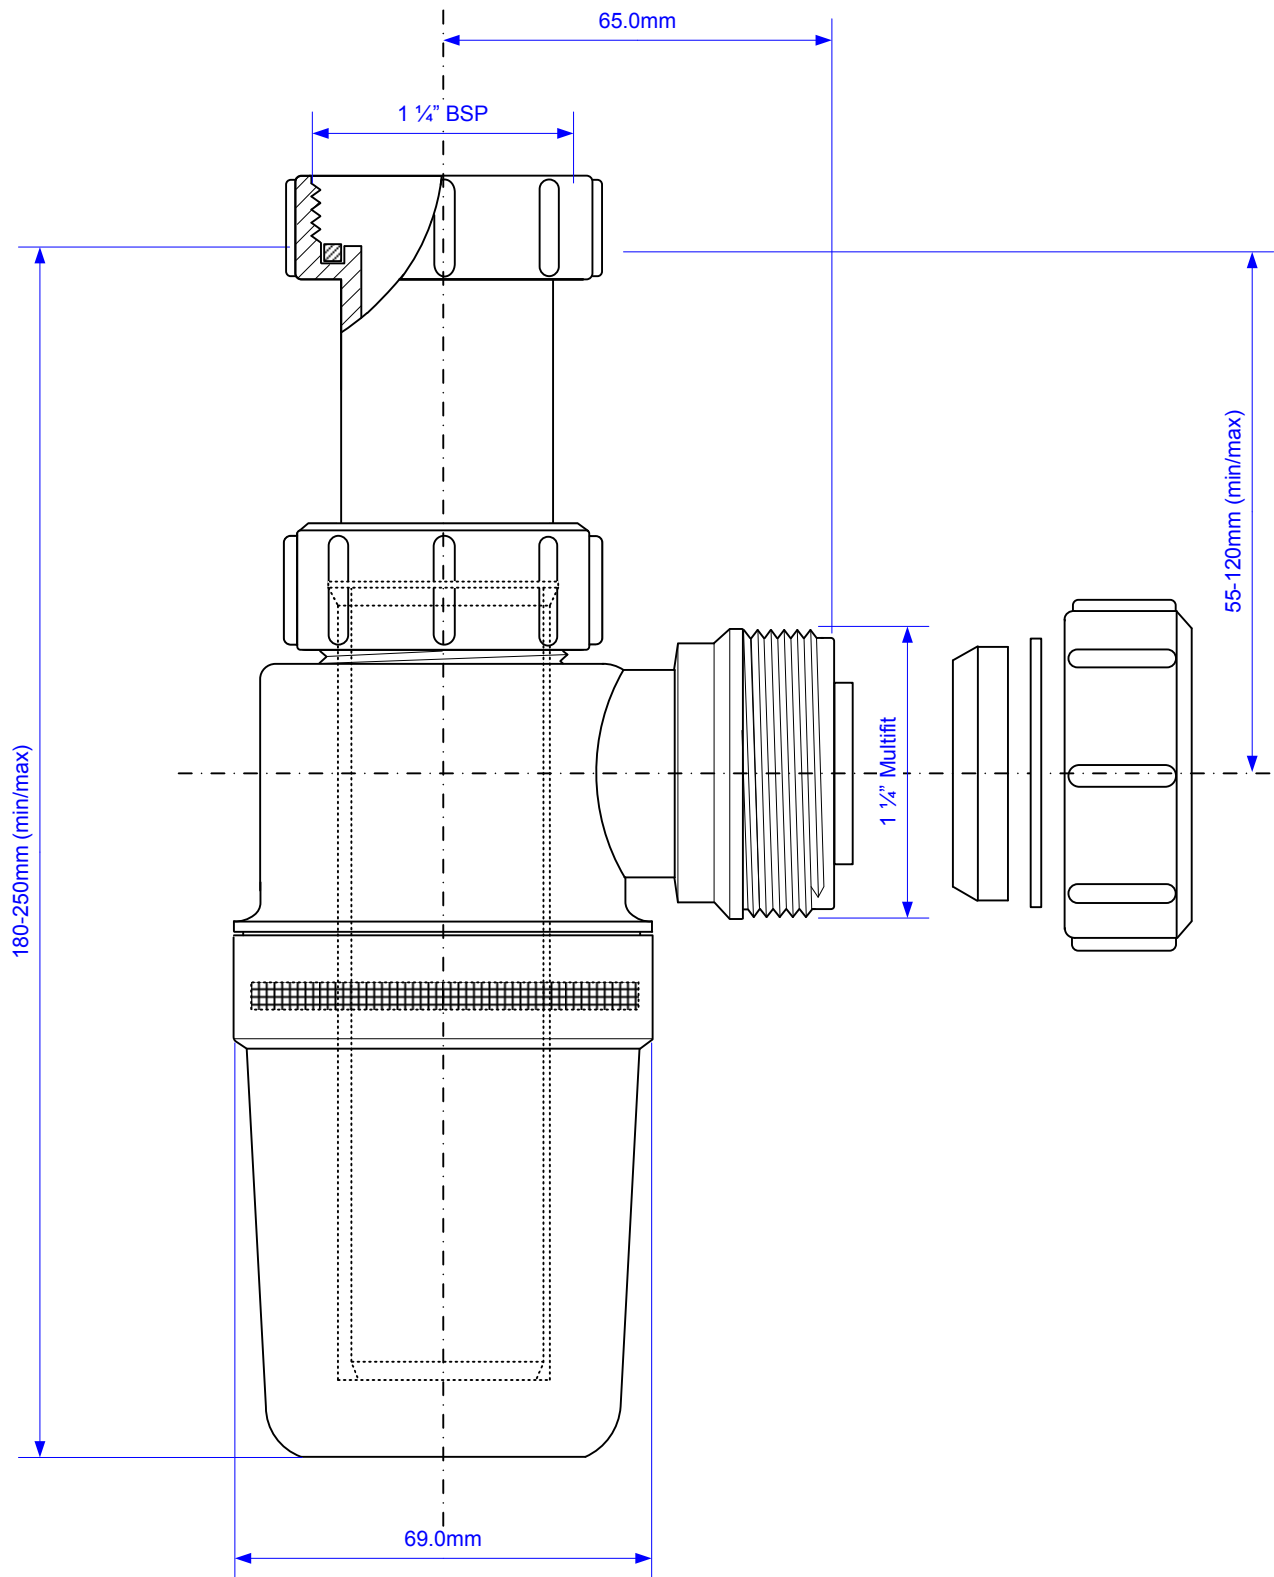

Code:

AA10

© McALPINE
29/05/2004

Drawing verified
correct as of: 10/09/2014
RM

DRAWN BY
RM

REVISED
10/09/2014

FILENAME
AA10.VSD

SCALE
1: 1.25