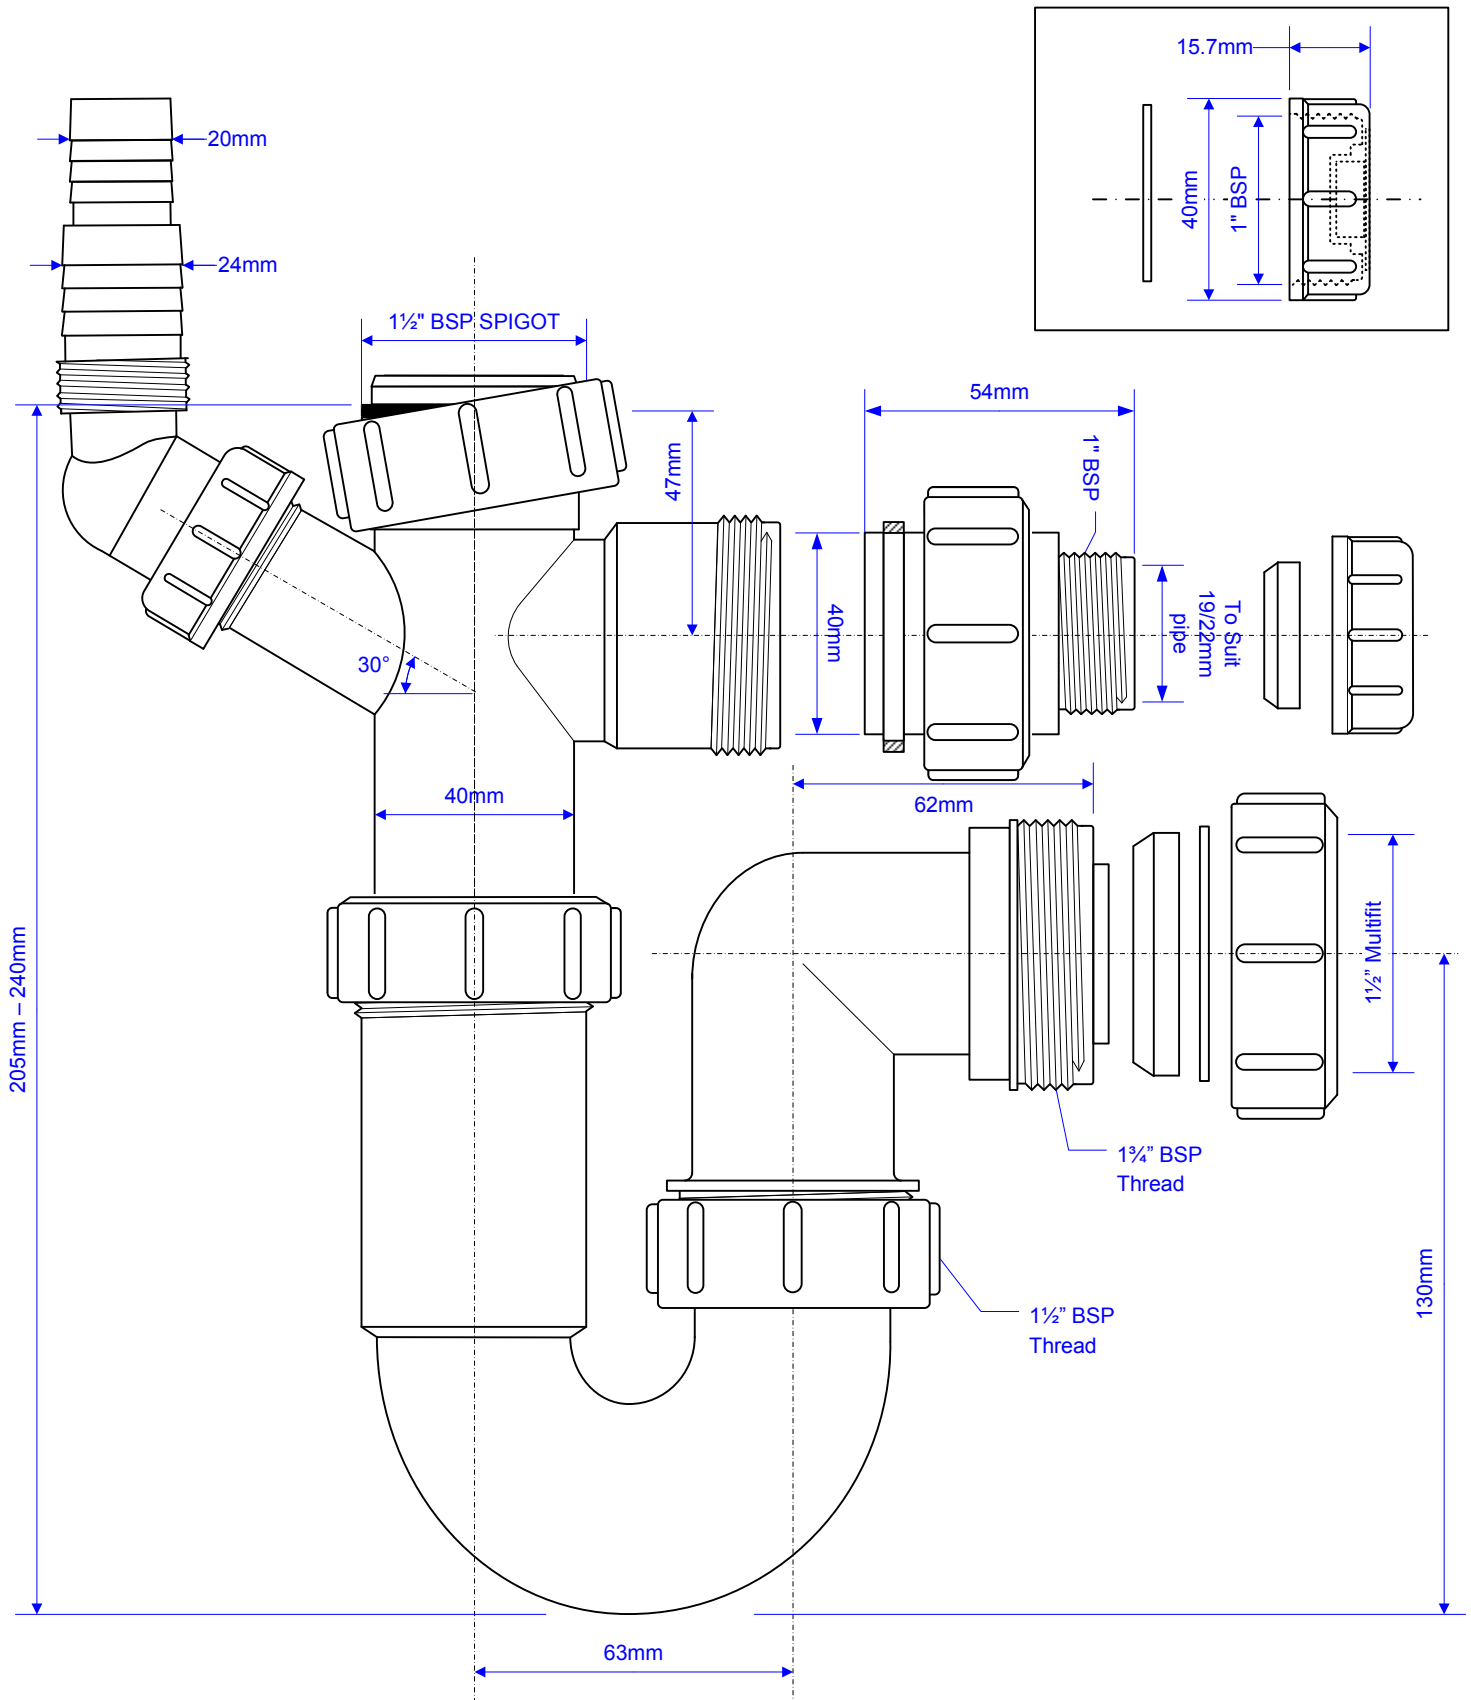

Code:

ASC10-CO

©
McALPINE

Drawing verified
correct as of:

27.04.17
TC

DRAWN BY

TC

REVISED

Re-drawn & pg 2 added (TC 27.04.17)

SCALE

1: 1.5

FILENAME

ASC10-CO.VSD

DATE

27.04.17