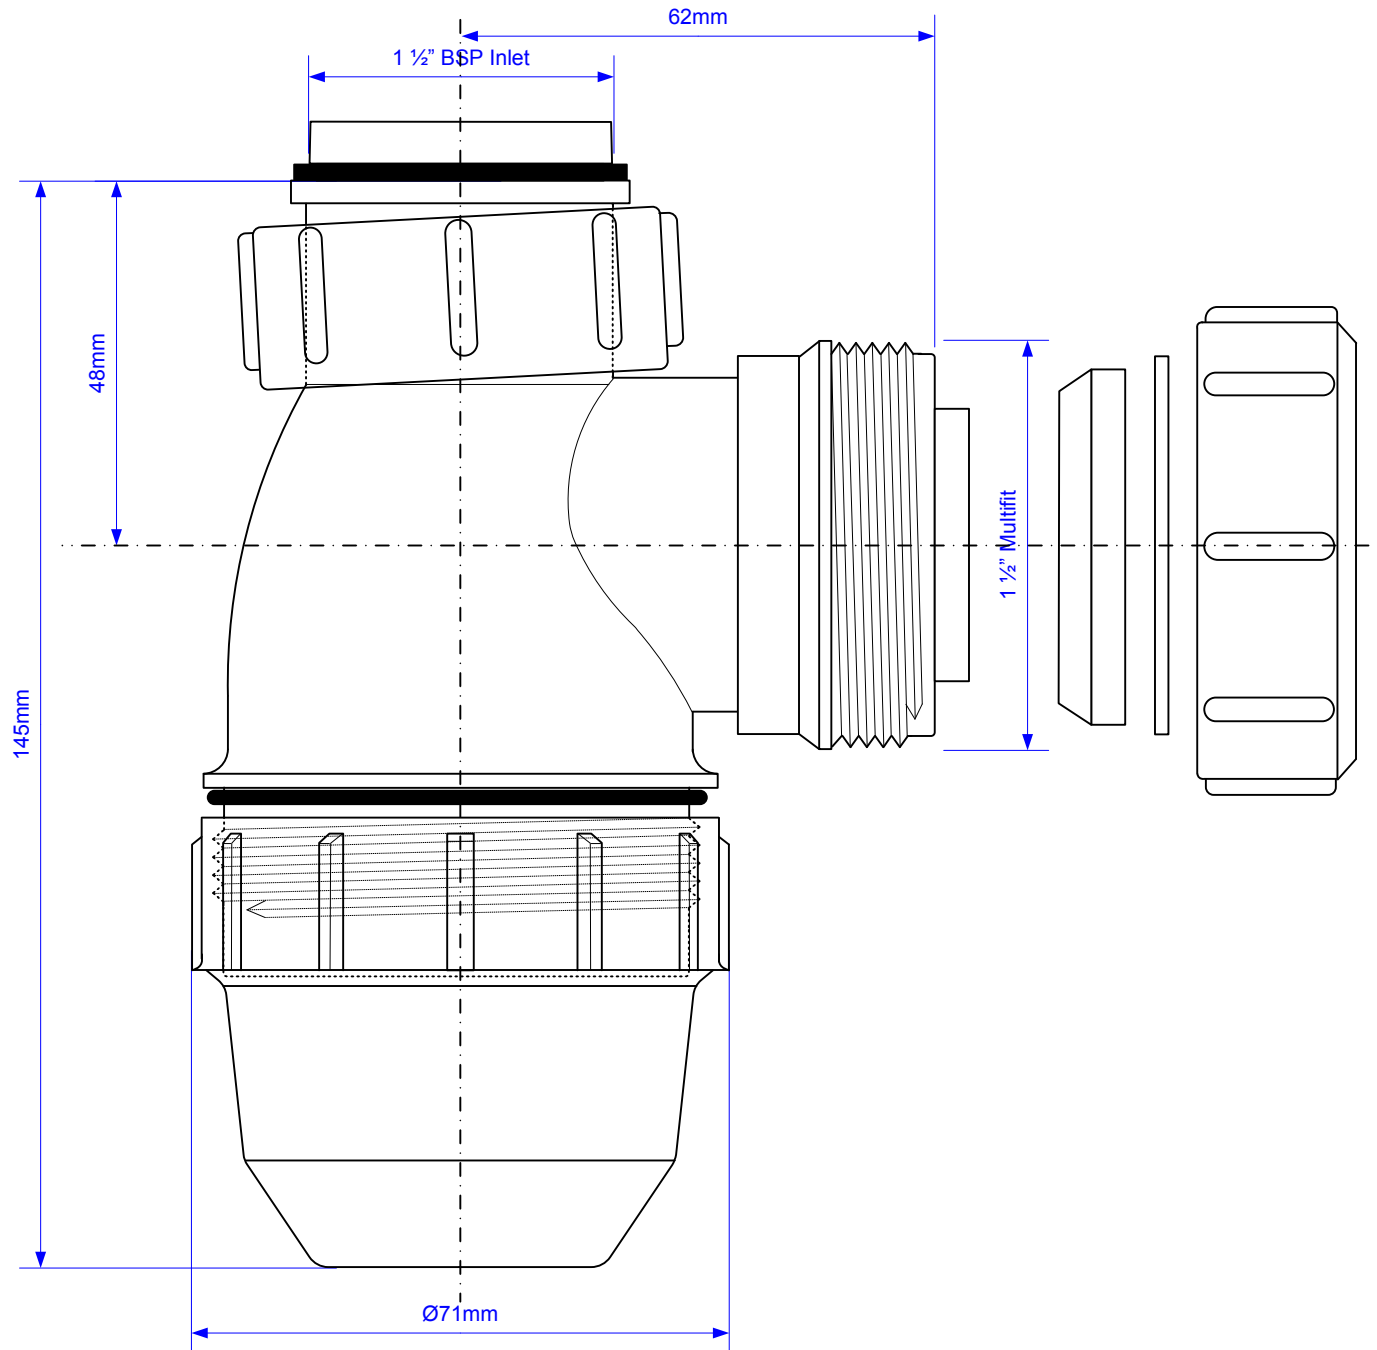

Code:

G10

Drawing verified  
correct as of:

16/03/2015  
RM

DRAWN BY

RM

REVISED

24/09/2008, 16/03/2015

FILENAME

G10.VSD

SCALE

1:1

DATE

16/03/2015