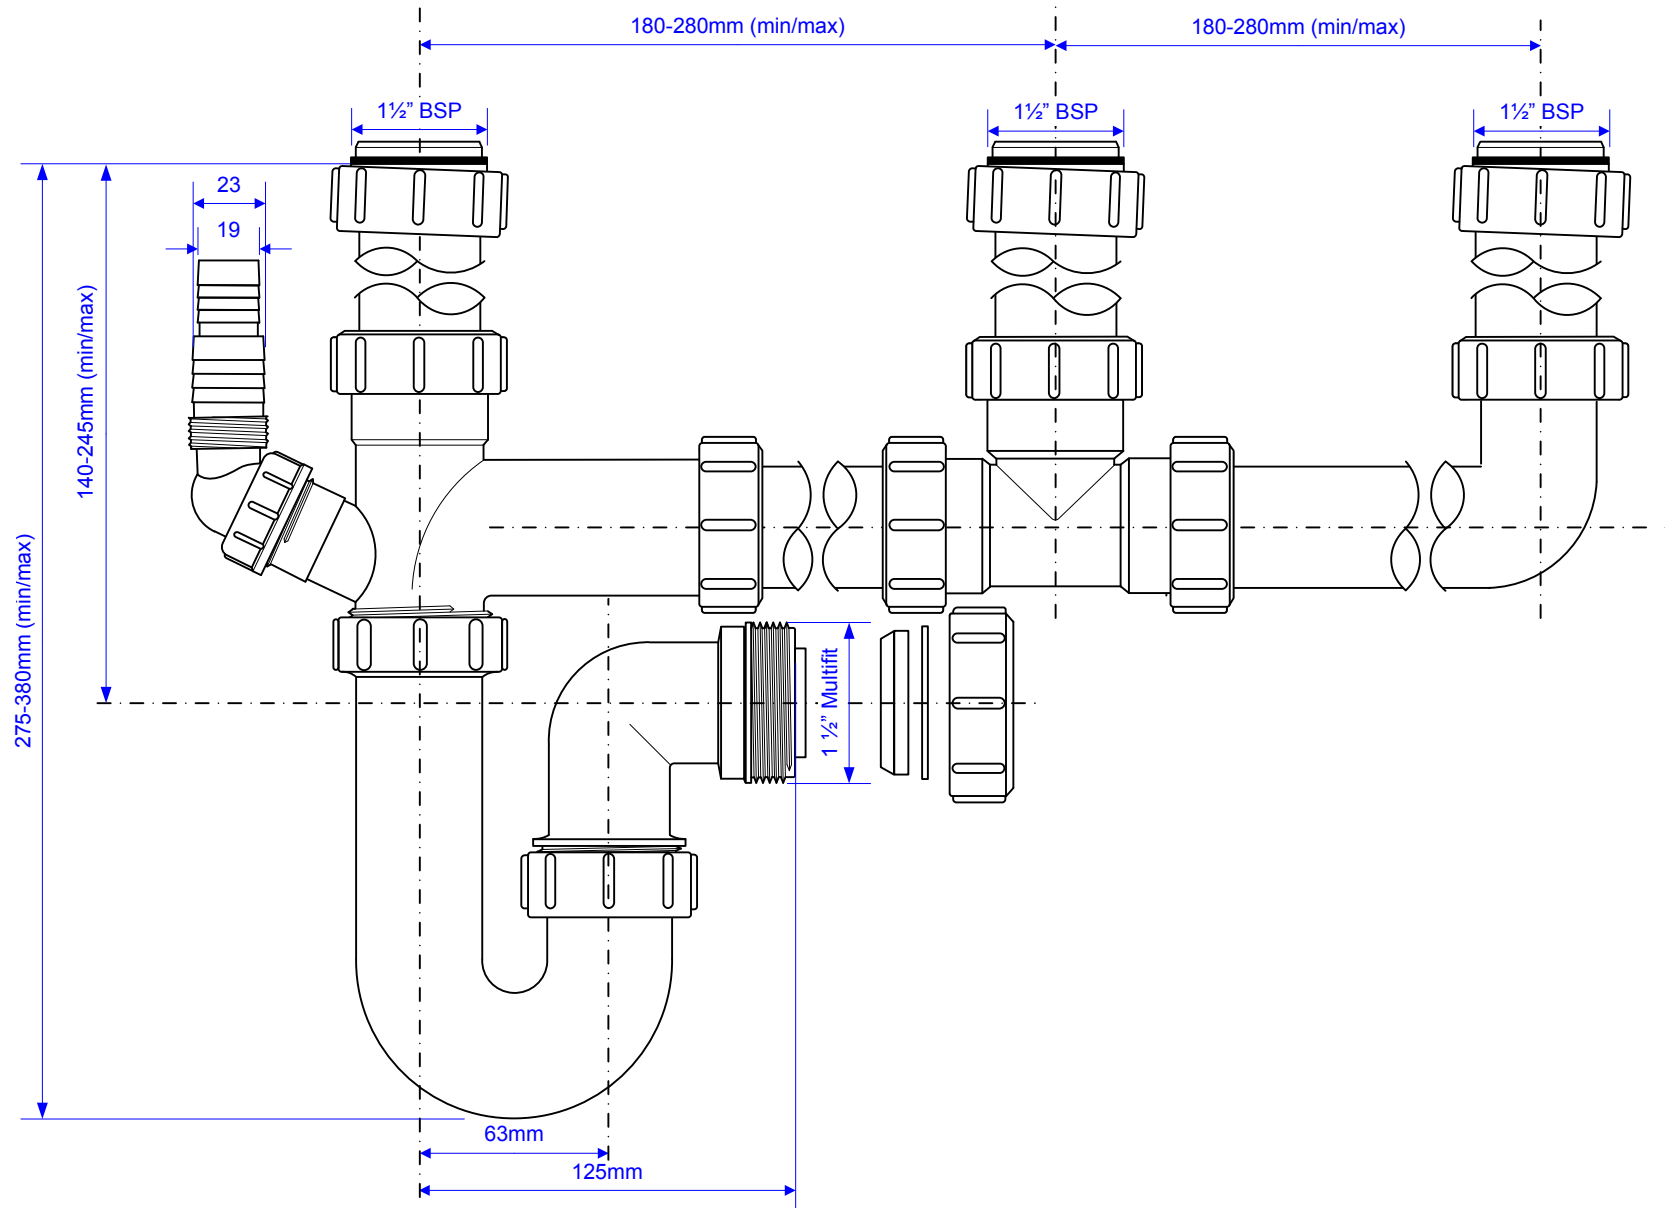

Code:

SK3

Drawing verified correct as of: 11/02/2005

DRAWN BY

RM

REVISED

SCALE

1: 2.5

FILENAME

SK3.VSD

DATE

11/02/2005