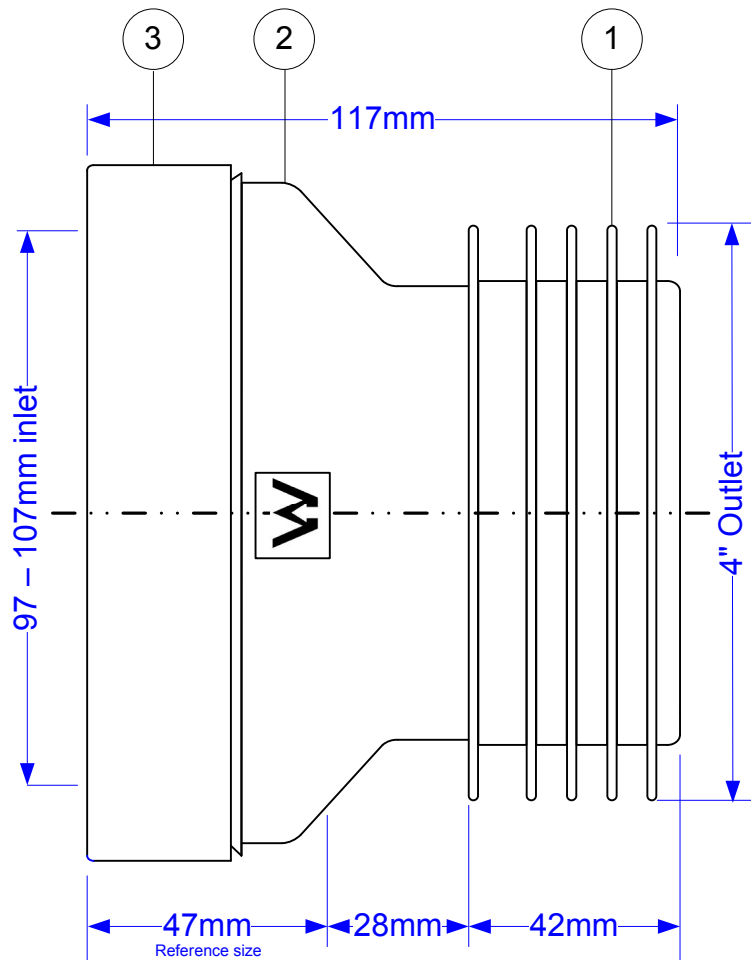

Code:

WC-CON1

Part No.	Code
1	WC-OUTLET
2	WC-CON1-BODY
3	WCENDCAP & WC-INLET*

*WC-INLET Seal has been tested to EN681

© McALPINE
25/09/2012

Drawing verified
correct as of:

21/04/2010
DE

DRAWN BY
Ryan Devine

REVISED

SCALE

1: 1.5

FILENAME
WC-CON1.VSD

DATE

25/09/2012