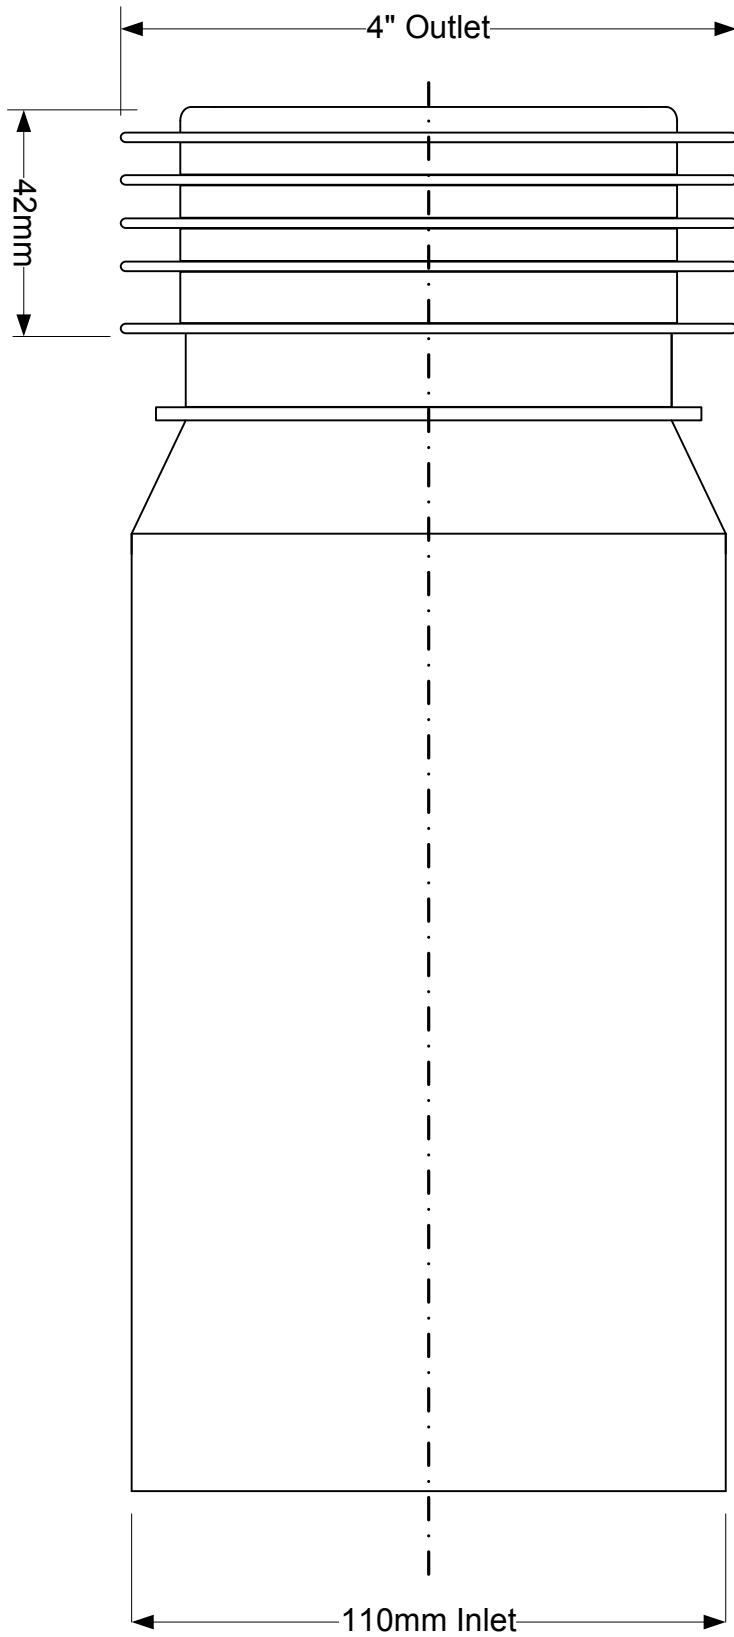

Code:

WC-EXTA

210mm
(Reference size)

McALPINE
20/09/10

Drawing verified
correct as of:

DE
18.10.10

DRAWN BY
MICHELLE GALLAGHER

REVISED
20.09.10

FILENAME
WC-EXTA.VSD

SCALE
1: 1.4

DATE
20.09.10