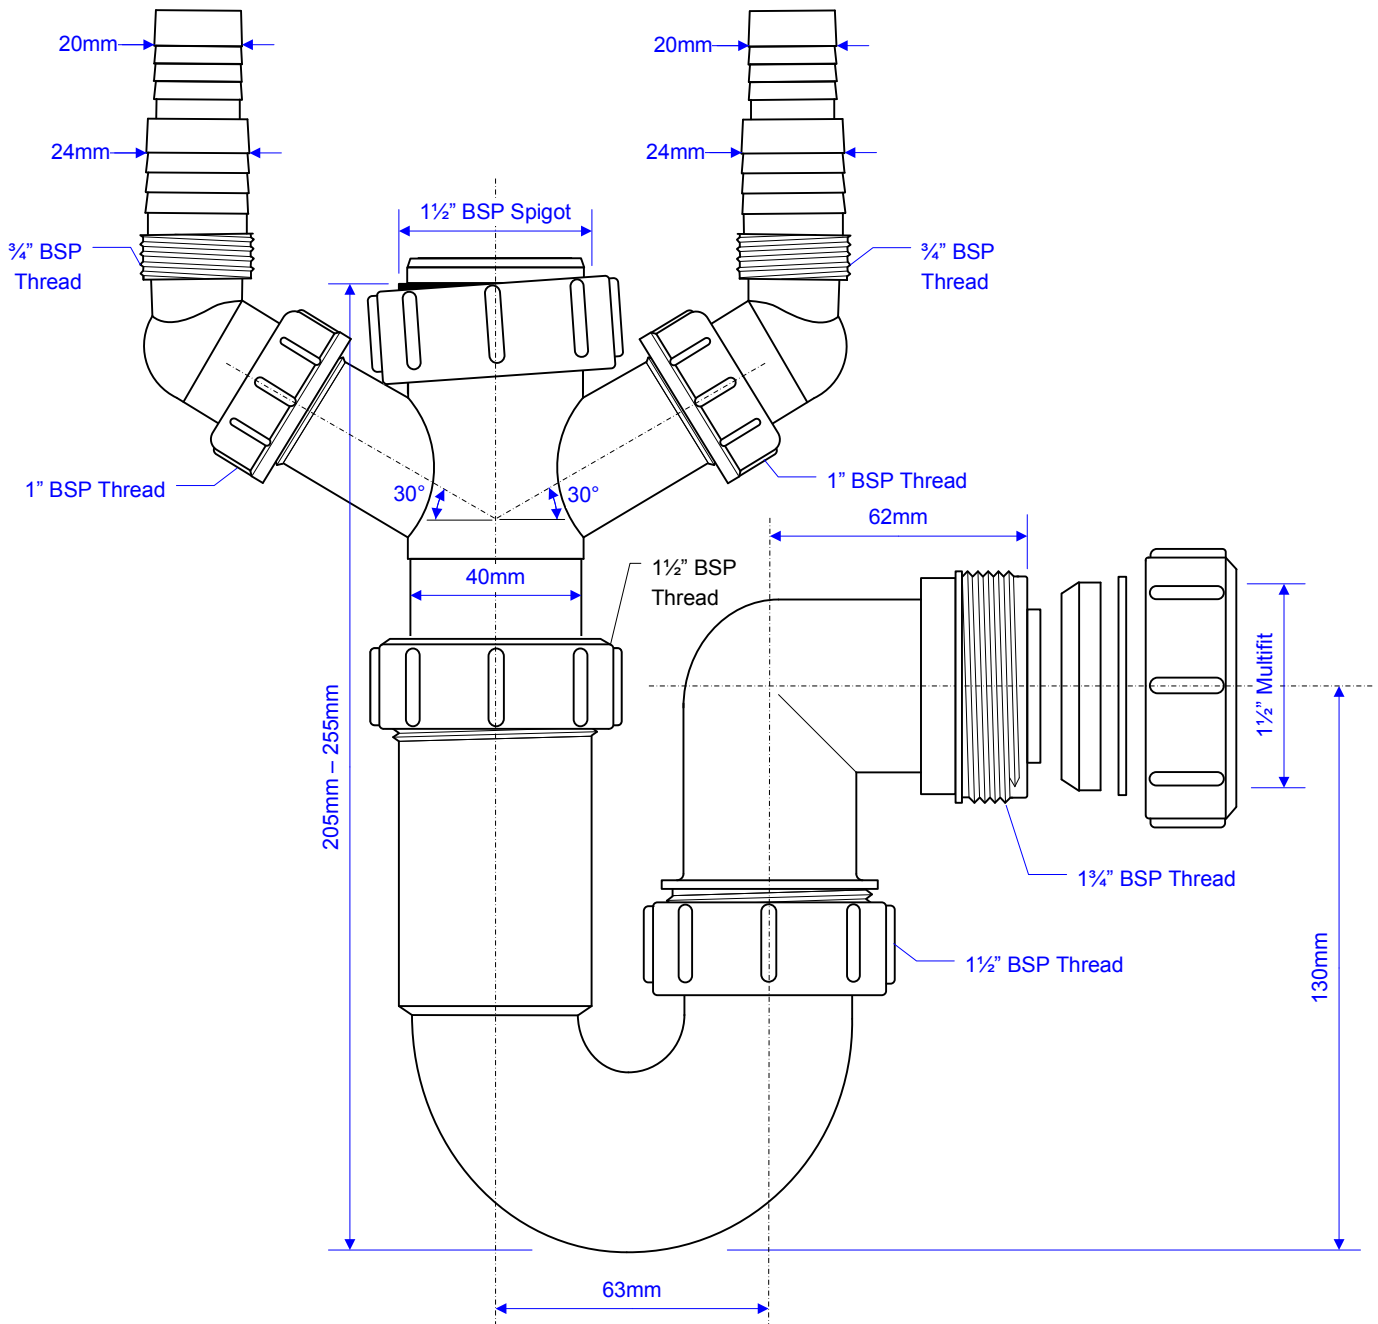

Code:

WM11

©  
McALPINE

Drawing verified  
correct as of:

27.04.17  
TC

DRAWN BY

TC

REVISED

Re-drawn TC 27.04.17

FILENAME

WM11.VSD

DATE

27.04.17

SCALE

1: 1.75