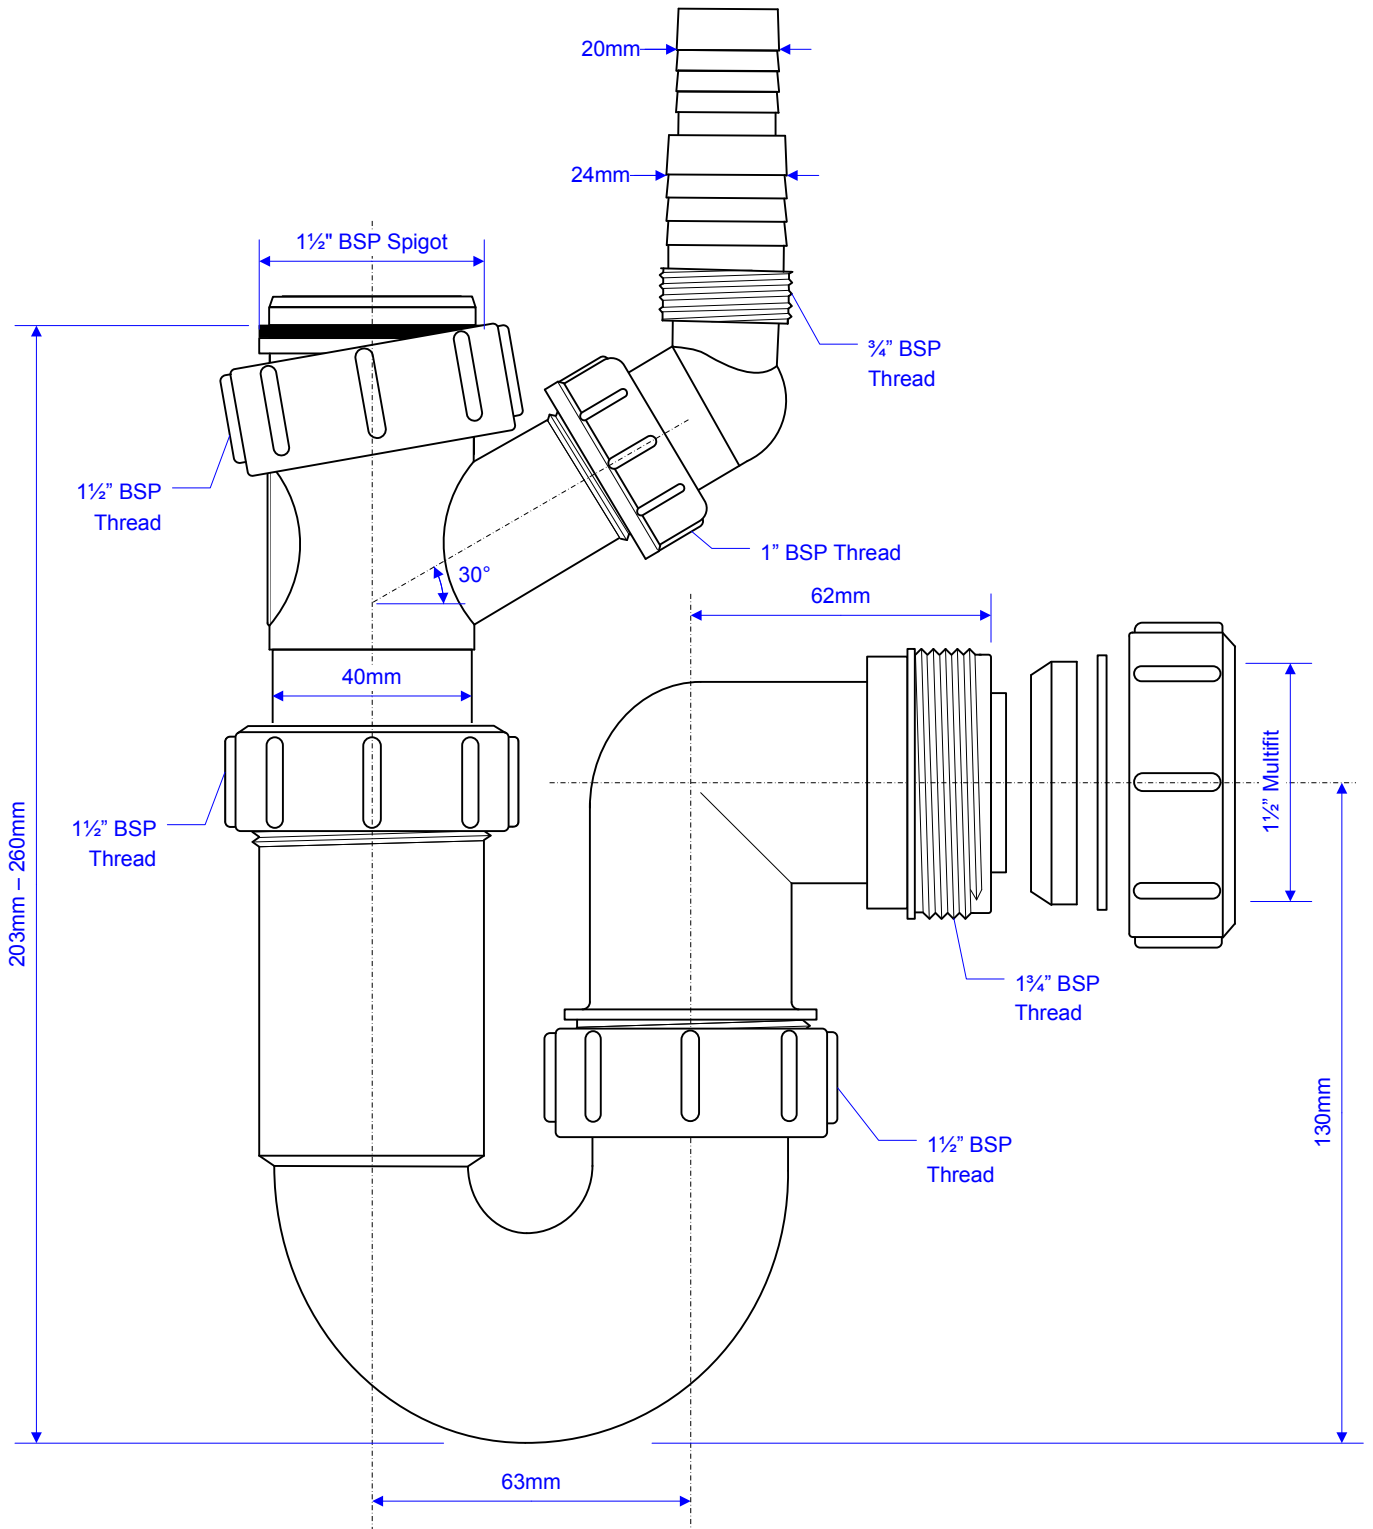

Code:

WM15

©  
McALPINE

Drawing verified  
correct as of:

27.04.17  
TC

DRAWN BY  
TC

SCALE  
1: 1.5

REVISED

Re-drawn & pg 2 added (TC 27.04.17)

FILENAME

WM15.VSD

DATE

27.04.17