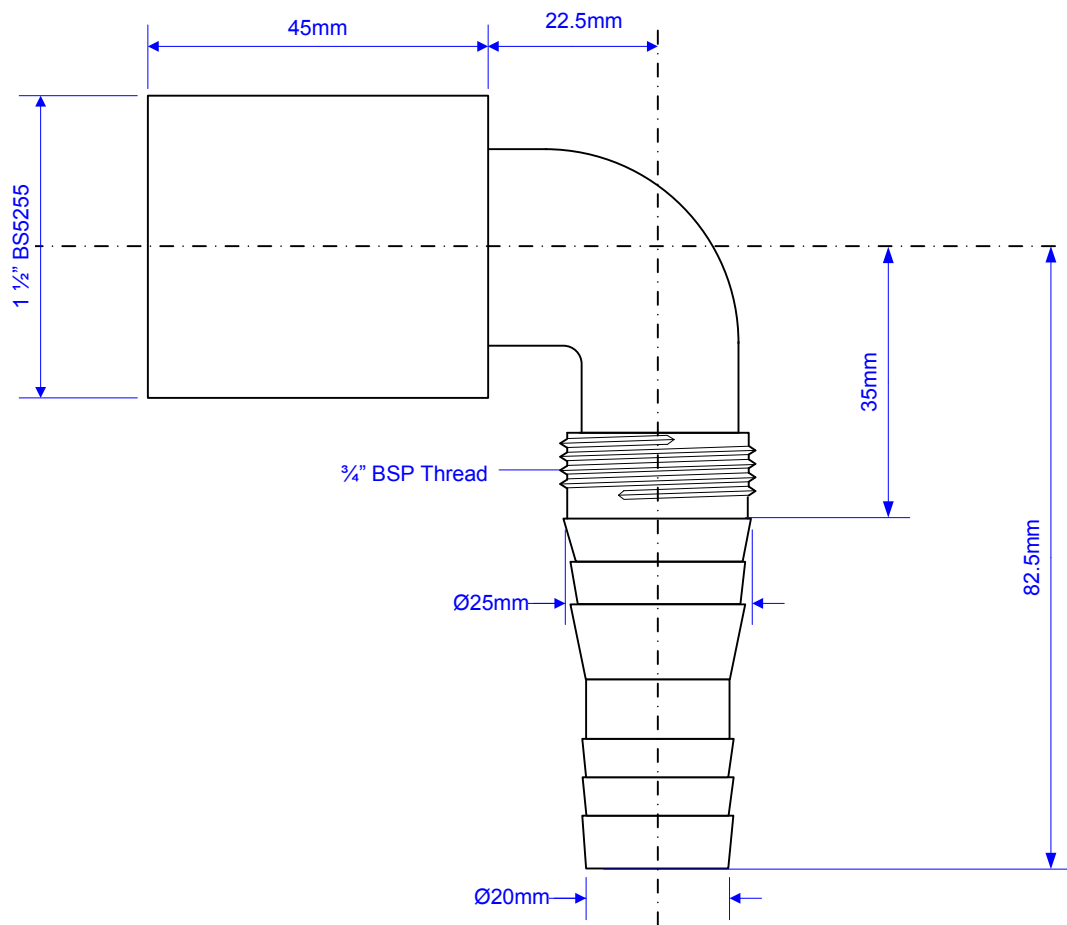

Code:

WMF4

Drawing verified
correct as of:

M.G

DRAWN BY
Ryan Devine

REVISED

FILENAME
WMF4.VSD

SCALE
1: 1