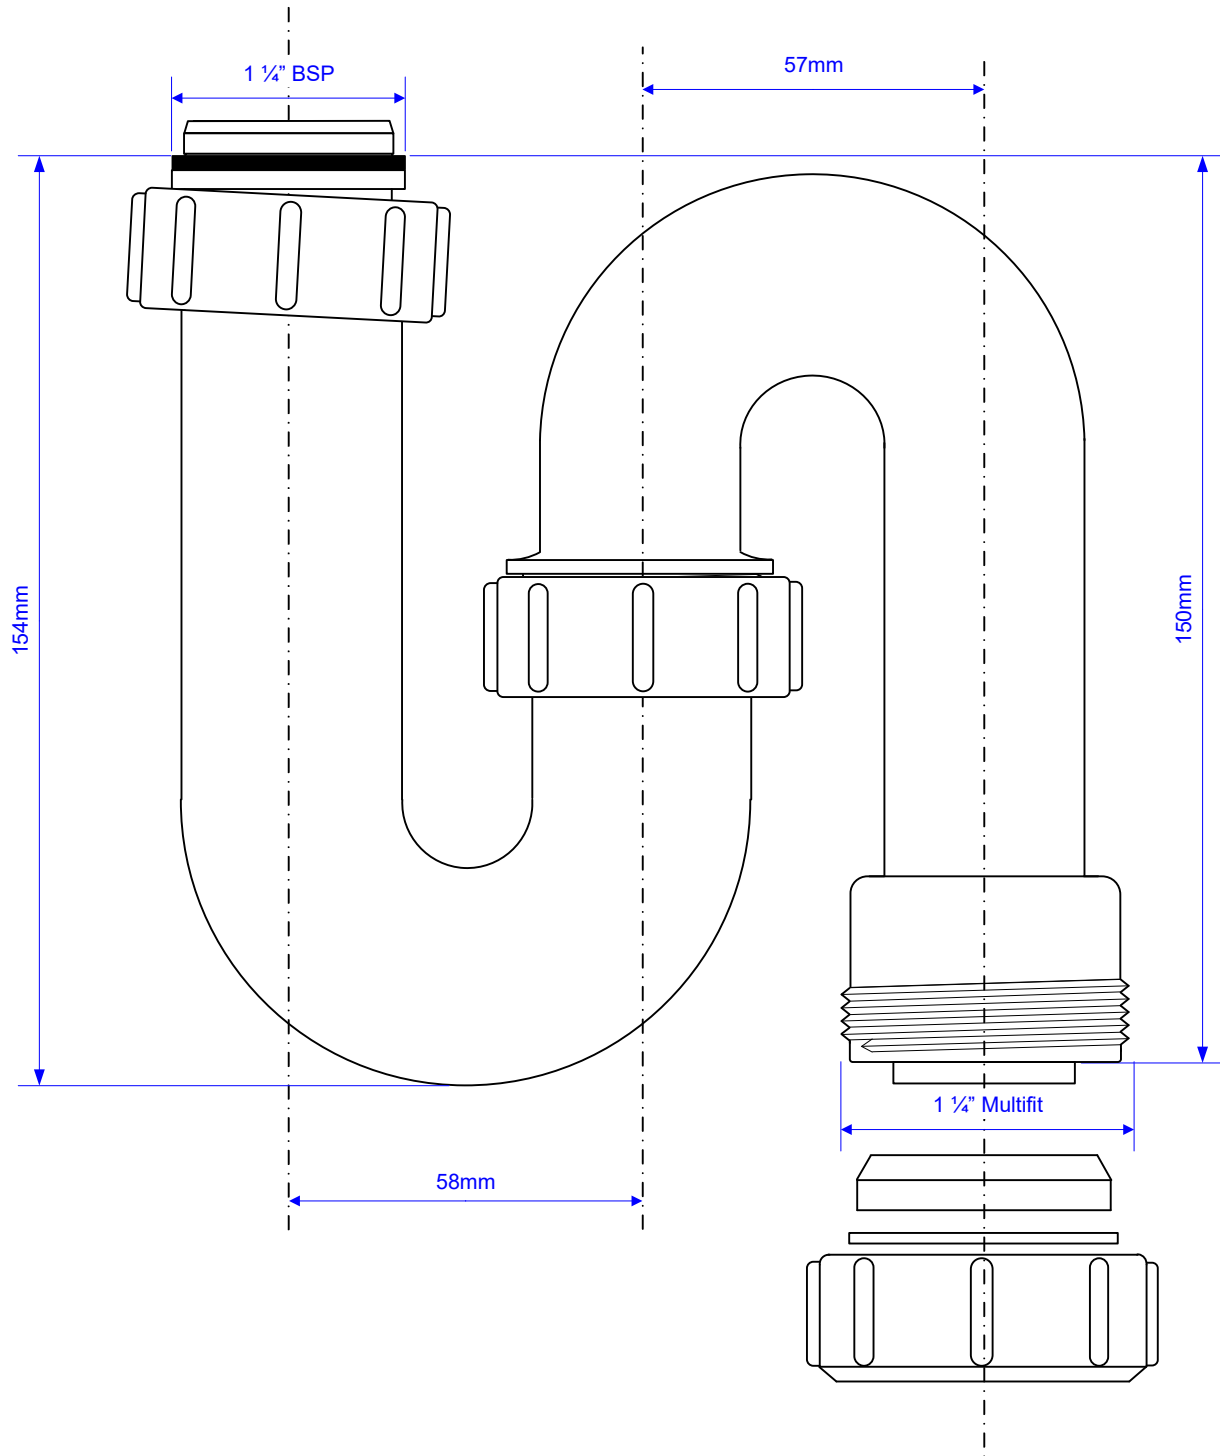

# SB10

Drawing verified  
correct as of:

11/09/2009  
RM

DRAWN BY

RM

REVISED

SCALE

1: 1.25