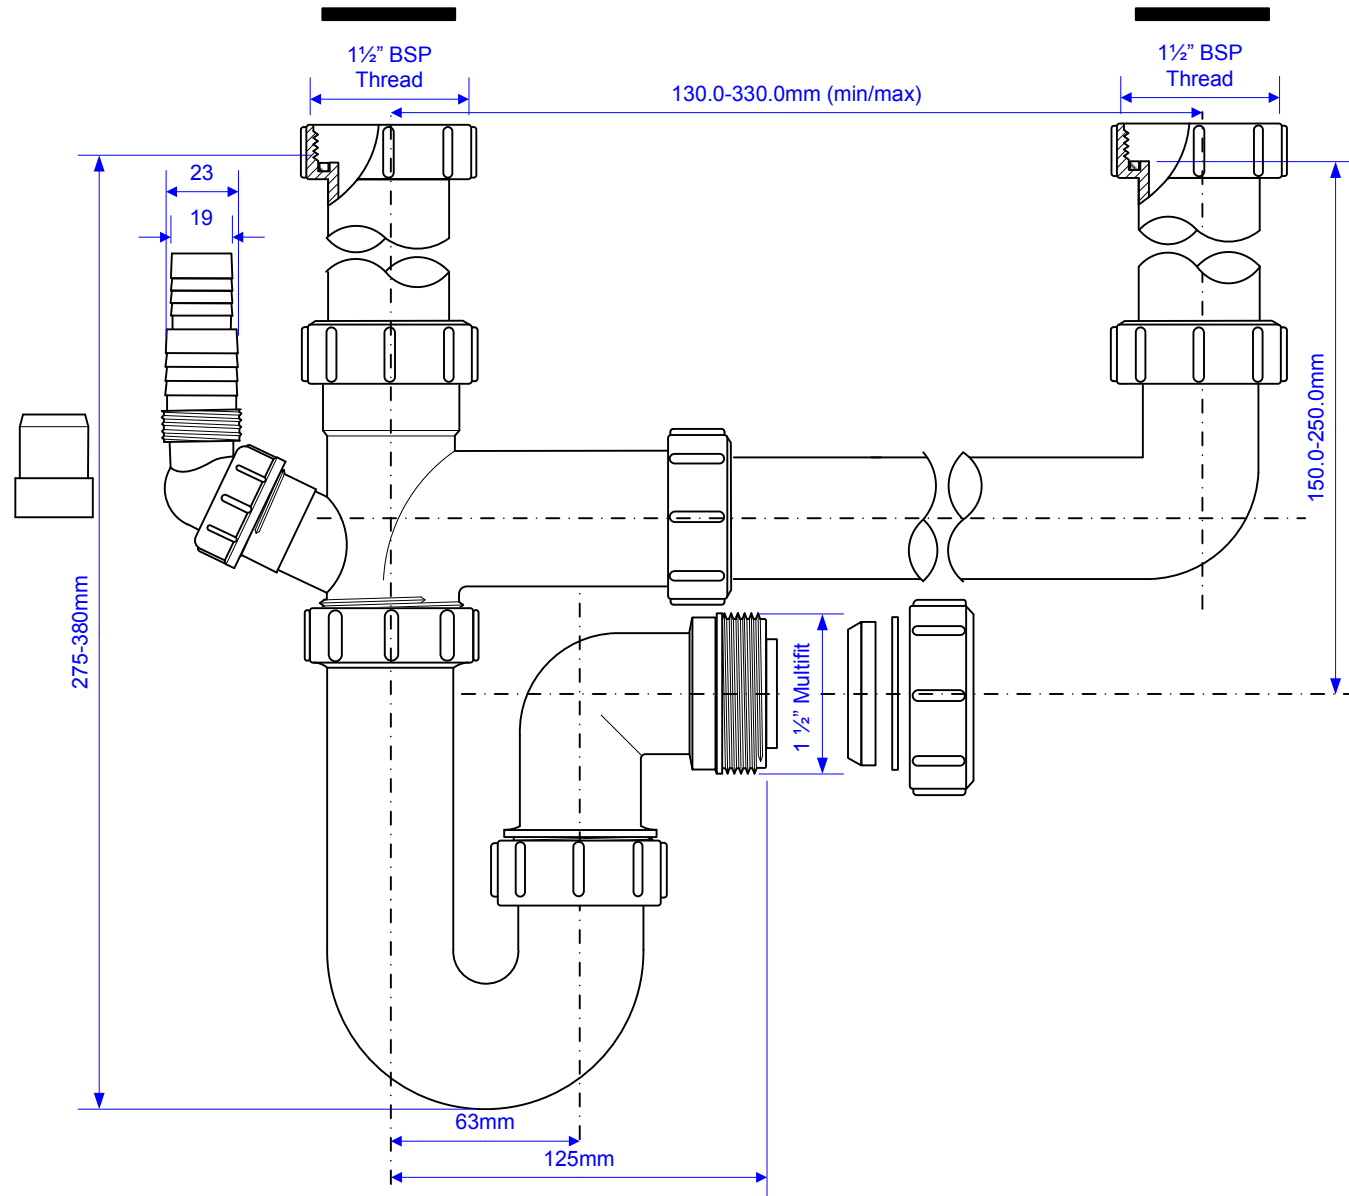

Code:

# SK2

© McALPINE  
10/06/2009

Drawing verified correct as of 10/03/2009

DRAWN BY	RM	REVISED	18/08/2015 DL	FILENAME	SK2.VSD
		SCALE	1: 2.5	DATE	10/06/2009