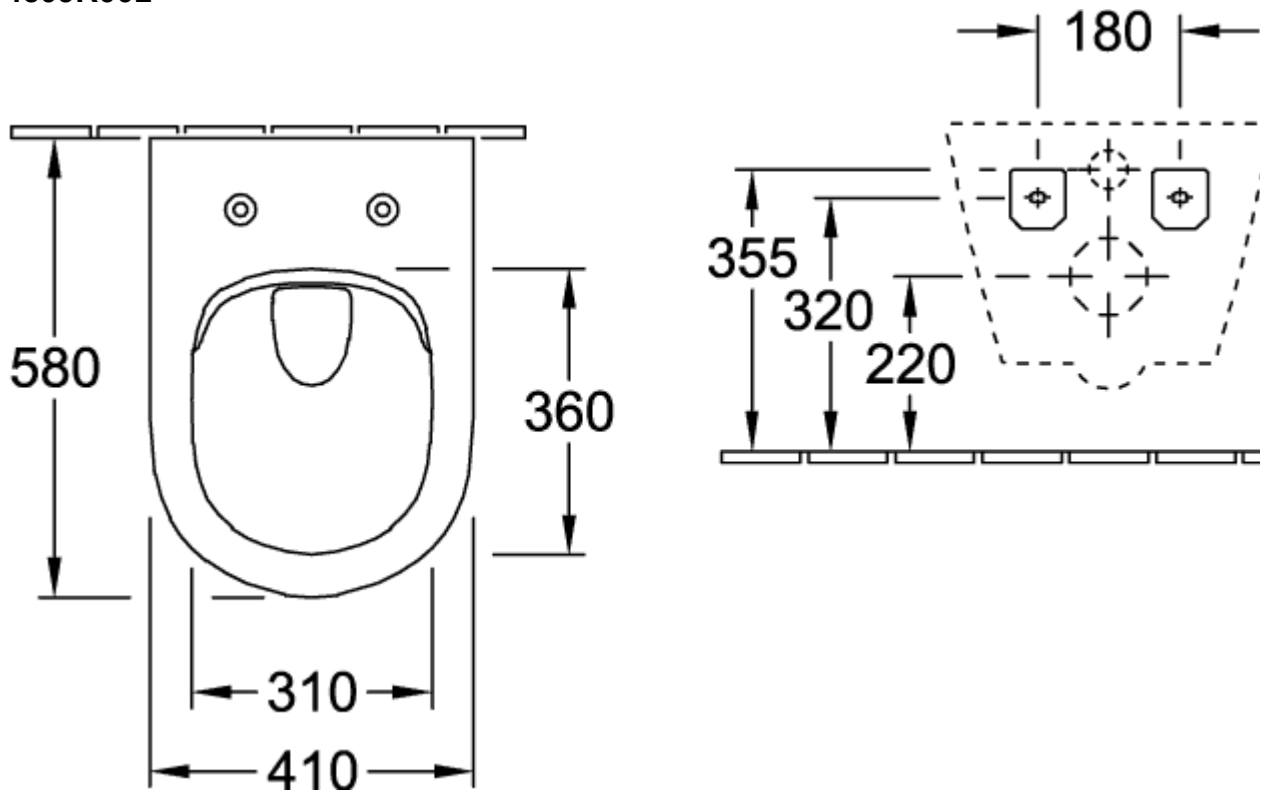

SUBWAY 2.0 WASHDOWN TOILET COMFORT, RIMLESS OVAL

PRODUCT INFORMATION

Article title	Villeroy & Boch Subway 2.0 Washdown toilet Comfort, rimless, wall-mounted, White Alpin
Article number	4609R001
Assembly / Assembly type	wall-mounted
Assembly instructions	not suitable for installation with flush valves
Scope of delivery	1 x washdown toilet, rimless , 1 x fastening set
Depth in mm	580
Width in mm	410
Height in mm	350
Collection	Subway 2.0
Suitable for	Concealed cistern
Innovative flushing technology (with TwistFlush)	No
Innovative flushing technology (with TwistFlush[e ³])	No
Flush volume l	3 / 4,5 l
Wall-mounted - floor-standing	wall-mounted
Material	Sanitary ceramics
surface	glossy
Colour name	White Alpin
Shape	Oval
Colour designation	White Alpin
Antibacterial surface (with AntiBac)	No
Easy surface cleaning (CeramicPlus)	No
Rimless (mit DirectFlush)	Yes
Flush type	Washdown toilet
Integrated freshness solution (with ViFresh)	No
Outlet / outlet	horizontal outlet

TECHNICAL DRAWINGS

4609R001

4609R001