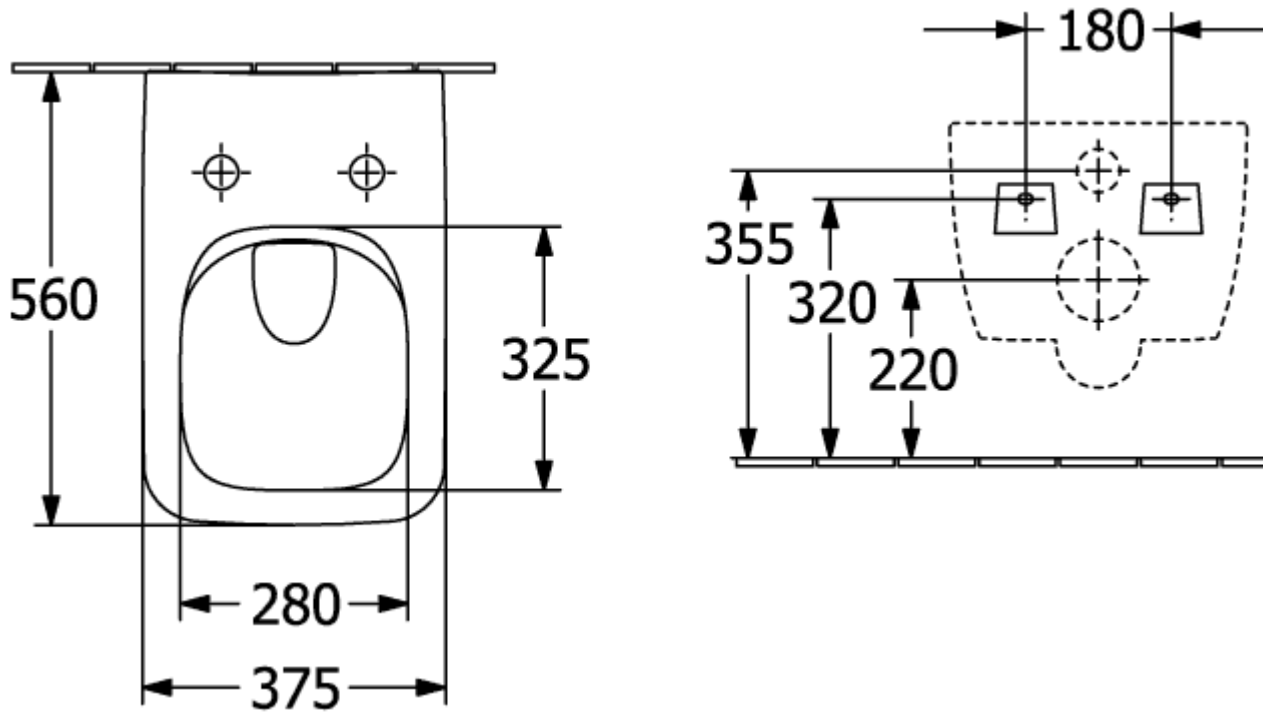

TECHNICAL DRAWINGS

4611R0RW