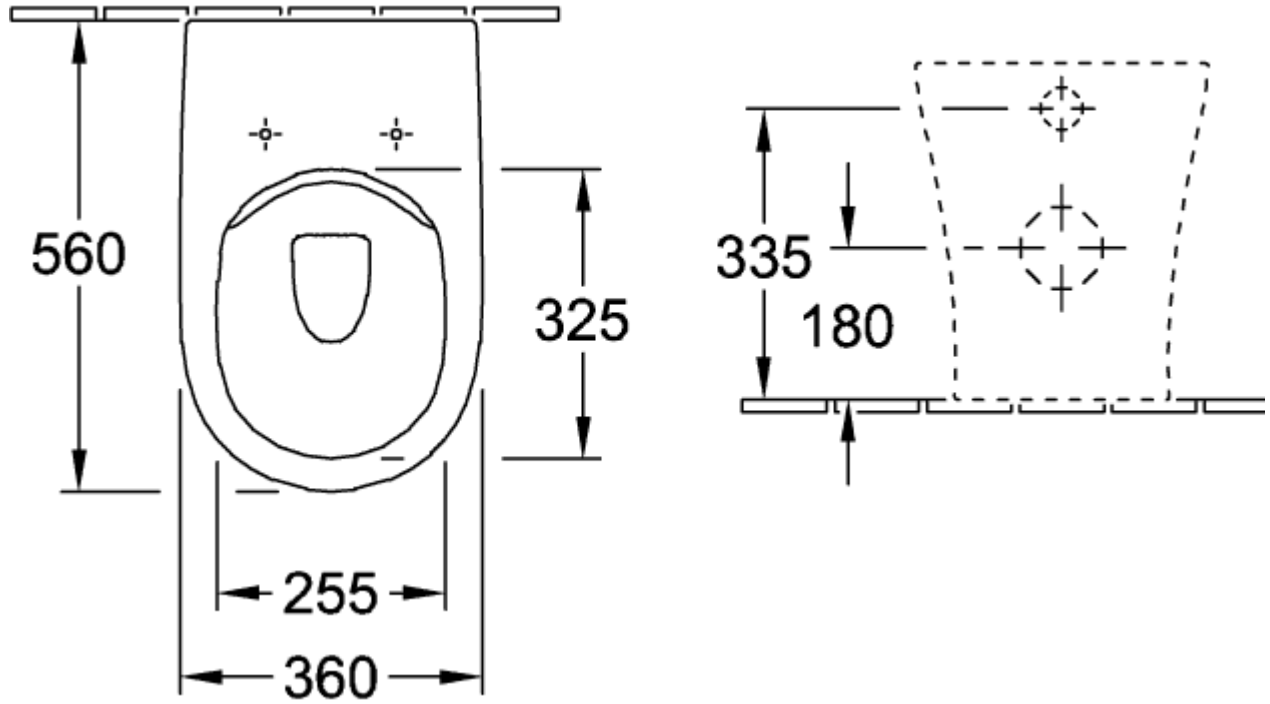

O.NOVO WASHDOWN TOILET, RIMLESS OVAL

PRODUCT INFORMATION

Article title	Villeroy & Boch O.novo Washdown toilet, rimless, floor-standing, White Alpin CeramicPlus
Article number	4624R0R1
Assembly / Assembly type	floor-standing
Scope of delivery	1 x washdown toilet, rimless , 1 x fastening set
Depth in mm	560
Width in mm	360
Height in mm	400
Collection	O.novo
Suitable for	Mounted cistern
Innovative flushing technology (with TwistFlush)	No
Innovative flushing technology (with TwistFlush[e ³])	No
Flush volume l	3 / 4,5 l
Wall-mounted - floor-standing	floor-standing
Material surface	Sanitary ceramics glossy
Colour name	White Alpin CeramicPlus
Shape	Oval
Colour designation	White Alpin
Antibacterial surface (with AntiBac)	No
Easy surface cleaning (CeramicPlus)	Yes
Rimless (mit DirectFlush)	Yes
Flush type	Washdown toilet
Integrated freshness solution (with ViFresh)	No
Outlet / outlet	horizontal outlet

TECHNICAL DRAWINGS

4624R0R1

4624R0R1