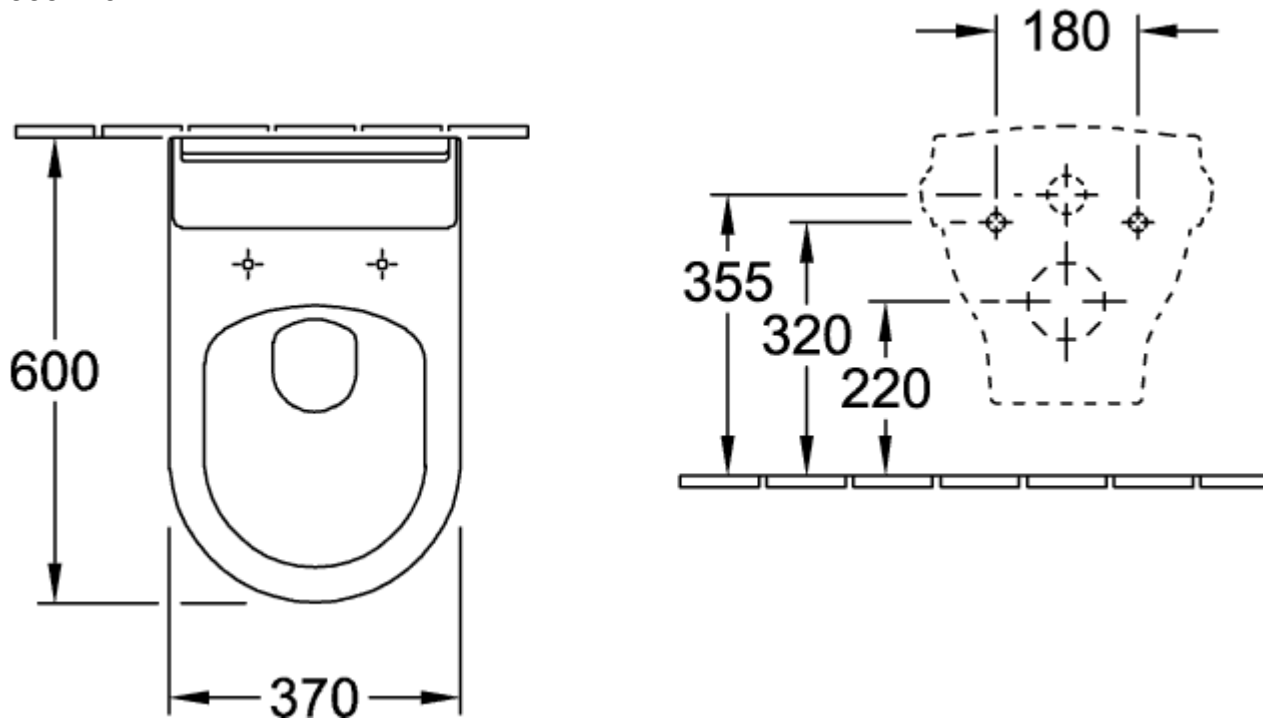

HOMMAGE WASHDOWN TOILET OVAL

PRODUCT INFORMATION

Article title	Villeroy & Boch Hommage Washdown toilet, wall-mounted, White Alpin CeramicPlus
Article number	6661B0R1
Assembly / Assembly type	wall-mounted
Scope of delivery	1 x washdown toilet , 1 x fastening set
Depth in mm	600
Width in mm	370
Height in mm	410
Collection	Hommage
Suitable for	Concealed cistern
Innovative flushing technology (with TwistFlush)	No
Innovative flushing technology (with TwistFlush[e³])	No
Flush volume l	3 / 6 l
Wall-mounted - floor-standing	wall-mounted
Material surface	Sanitary ceramics glossy
Colour name	White Alpin CeramicPlus
Shape	Oval
Colour designation	White Alpin
Antibacterial surface (with AntiBac)	No
Easy surface cleaning (CeramicPlus)	Yes
Rimless (mit DirectFlush)	No
Flush type	Washdown toilet
Integrated freshness solution (with ViFresh)	No
Outlet / outlet	horizontal outlet

TECHNICAL DRAWINGS

6661B0R1

6661B0R1