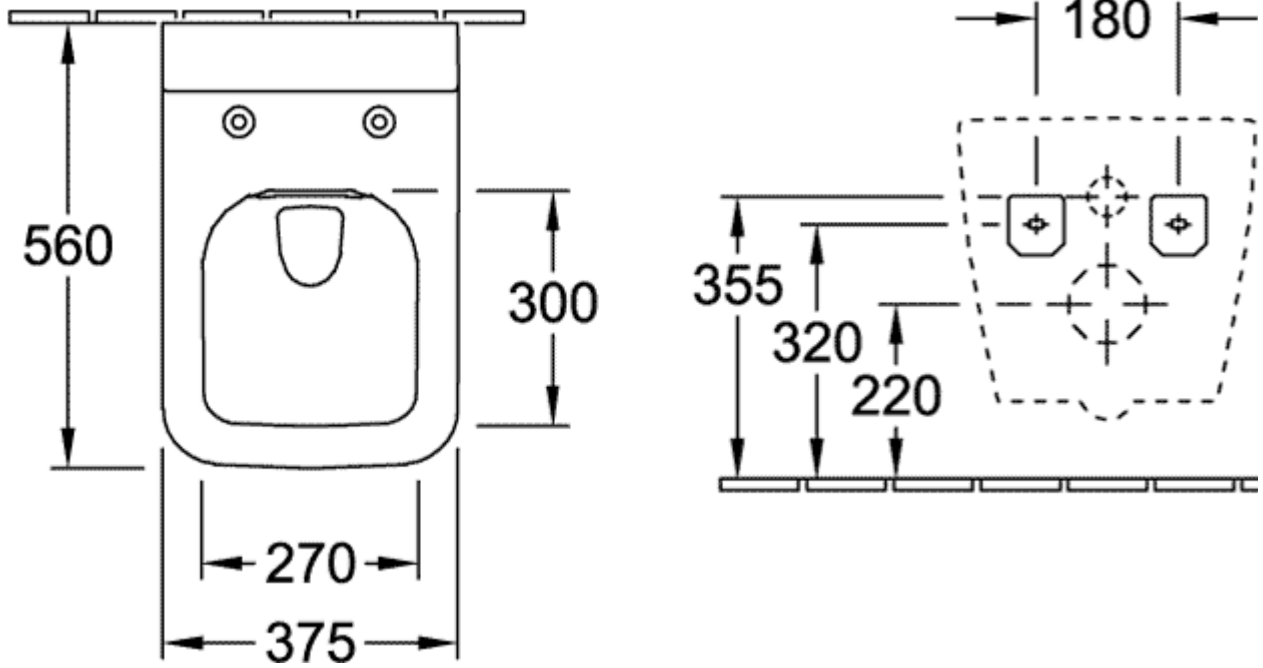

FINION WASHDOWN TOILET, RIMLESS RECTANGLE

PRODUCT INFORMATION

Article title	Villeroy & Boch Finion Washdown toilet, rimless, wall-mounted, Stone White CeramicPlus
Article number	4664R0RW
Assembly / Assembly type	wall-mounted
Assembly instructions	not suitable for installation with flush valves
Scope of delivery	1 x washdown toilet, rimless , 1 x fastening set
Depth in mm	560
Width in mm	375
Height in mm	350
Collection	Finion
Suitable for	Concealed cistern
Innovative flushing technology (with TwistFlush)	No
Innovative flushing technology (with TwistFlush[e ³])	No
Flush volume l	3 / 4,5 l
Wall-mounted - floor-standing	wall-mounted
Material	Sanitary ceramics
surface	mat
Colour name	Stone White CeramicPlus
Design Awards	iF Product Design Award 2017
Shape	Rectangle
Colour designation	Stone White
Antibacterial surface (with AntiBac)	No
Easy surface cleaning (CeramicPlus)	Yes
Rimless (mit DirectFlush)	Yes
Flush type	Washdown toilet
Integrated freshness solution (with ViFresh)	No
Outlet / outlet	horizontal outlet

TECHNICAL DRAWINGS

4664R0RW

4664R0RW