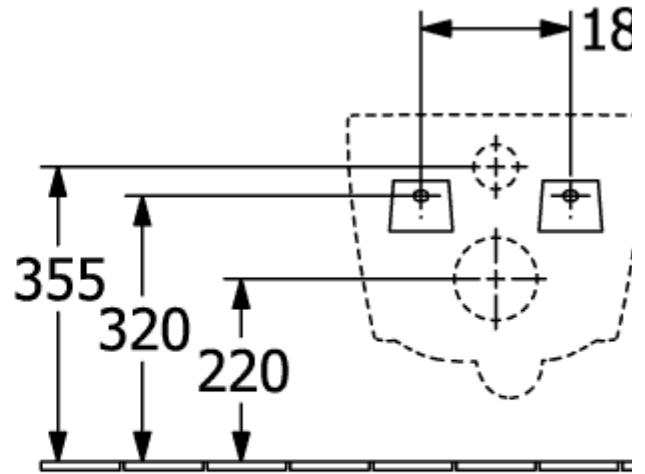

TECHNICAL DRAWINGS

4670T001