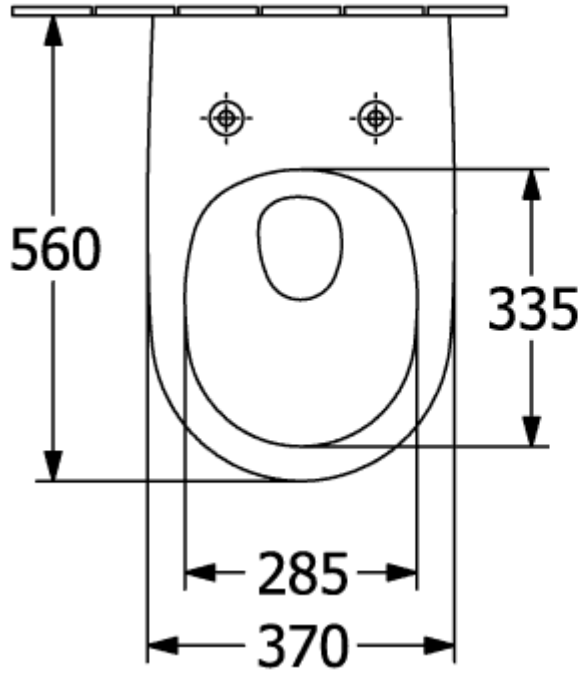

TECHNICAL DRAWINGS

4670T001