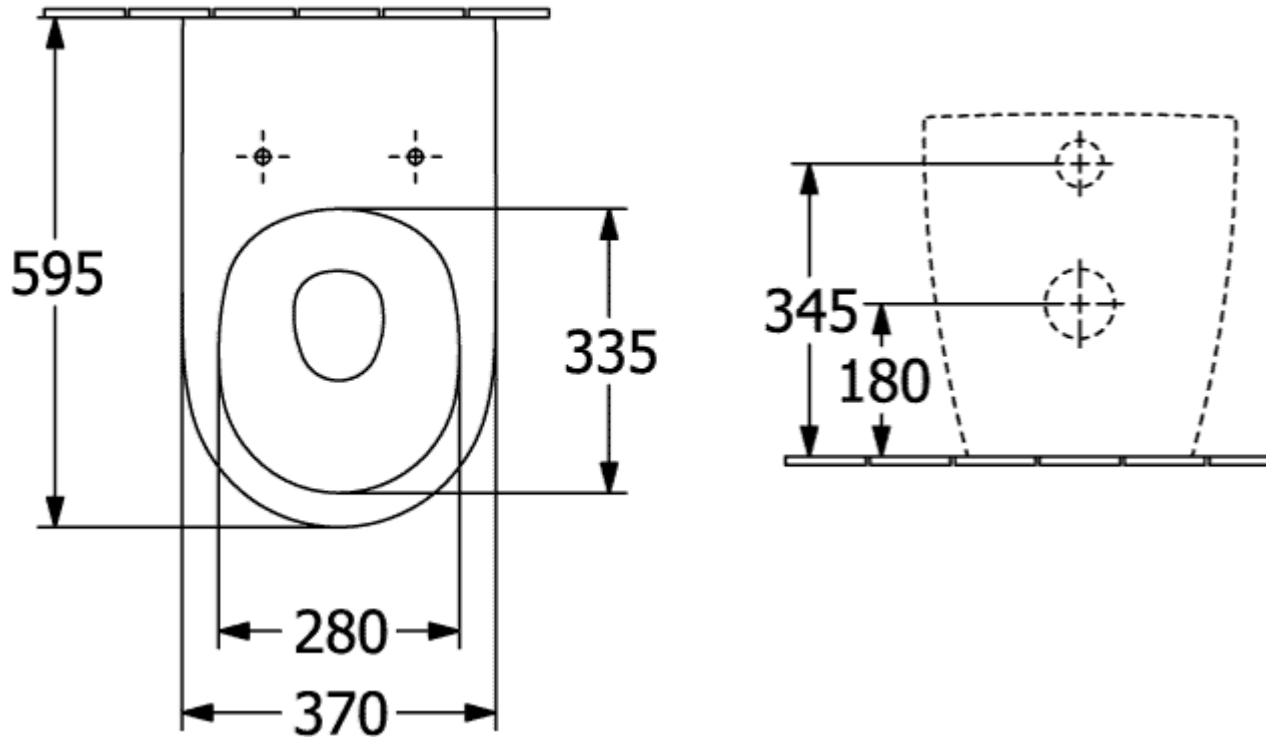

TECHNICAL DRAWINGS

4671T001