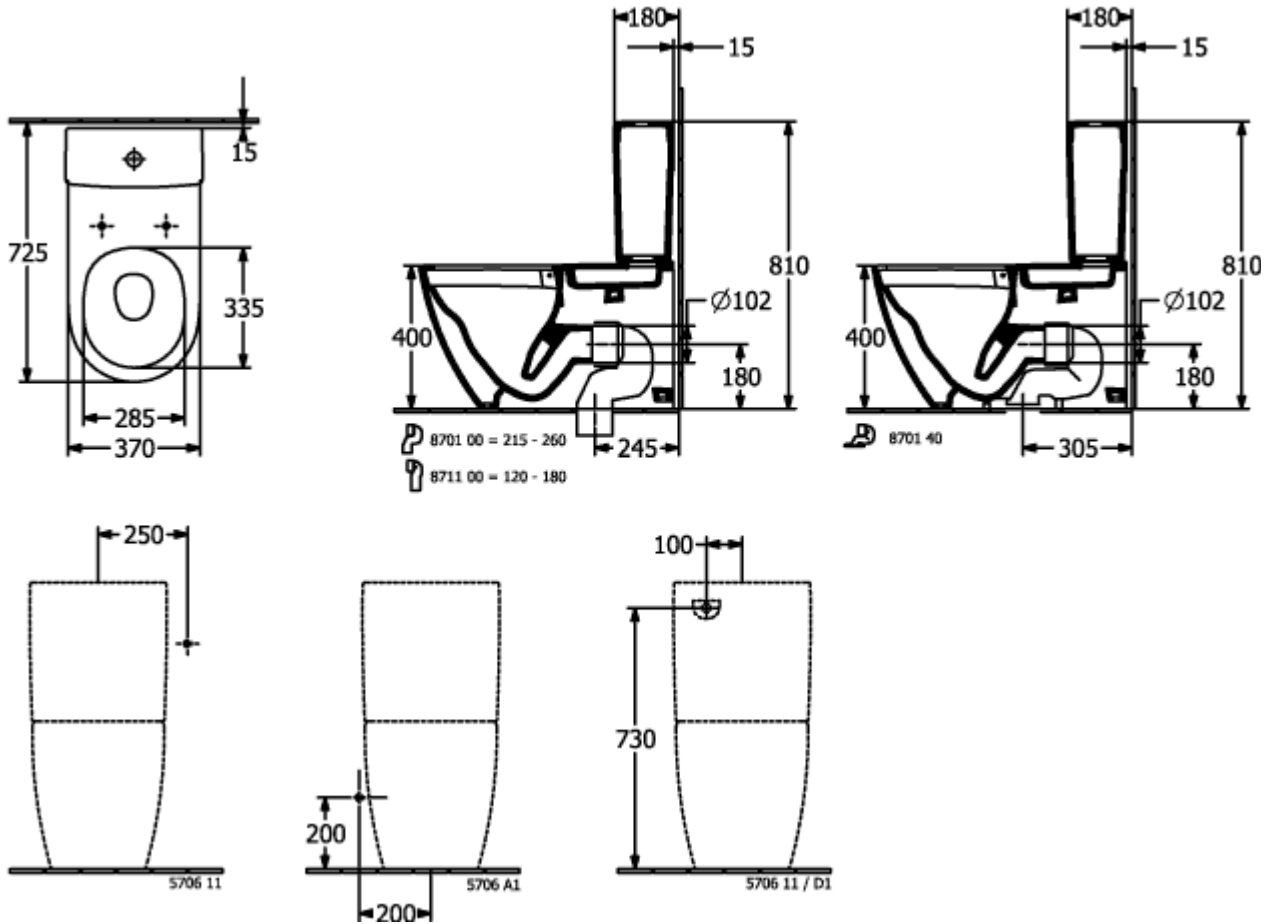

SUBWAY 3.0 WASHDOWN TOILET FOR CLOSE-COUPLED WC-SUITE, RIMLESS OVAL

PRODUCT INFORMATION

Article title	Villeroy & Boch Subway 3.0 Washdown toilet for close-coupled WC-suite, rimless, floor-standing, with TwistFlush, White Alpin
Article number	4672T001
Assembly / Assembly type	floor-standing
Assembly instructions	recommendation: to be installed from the wall at: 15 mm
Scope of delivery	1 x washdown toilet, rimless , 1 x fastening set
Depth in mm	710
Width in mm	370
Height in mm	400
Collection	Subway 3.0
Suitable for	Mounted cistern
Innovative flushing technology (with TwistFlush)	Yes
Innovative flushing technology (with TwistFlush[e³])	No
Flush volume l	3 / 4,5 l
Wall-mounted - floor-standing	floor-standing
Material	Sanitary ceramics
surface	glossy
Colour name	White Alpin
Shape	Oval
Colour designation	White Alpin
Antibacterial surface (with AntiBac)	No
Easy surface cleaning (CeramicPlus)	No
Rimless (mit DirectFlush)	Yes
Flush type	Washdown toilet
Integrated freshness solution (with ViFresh)	No
Outlet / outlet	horizontal outlet

TECHNICAL DRAWINGS

4672T001

4672T001